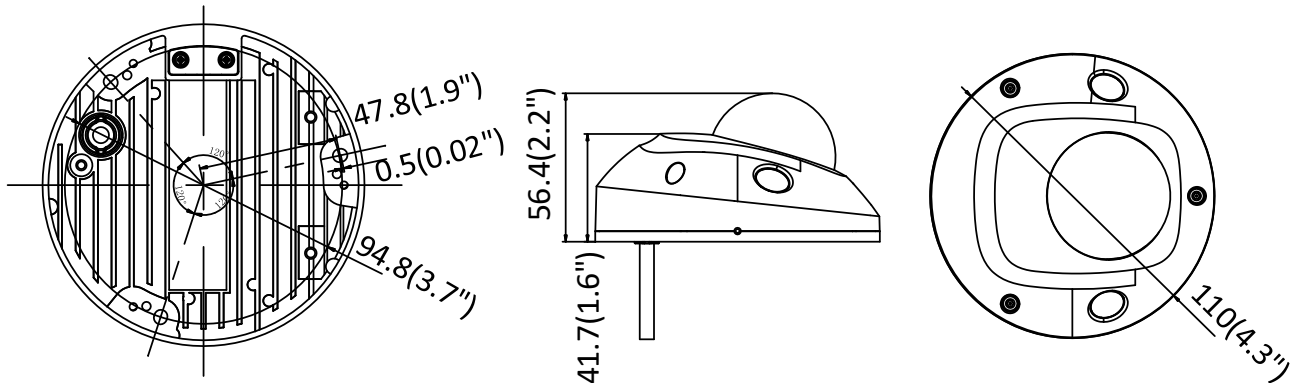

Material	Front cover: plastic , Bottom base: metal
Dimensions	Φ110 mm × 56.4 mm (Φ4. 3" × 2.2")
Weight	Camera: Approx. 400 g (0.9 lb.)

## Dimension