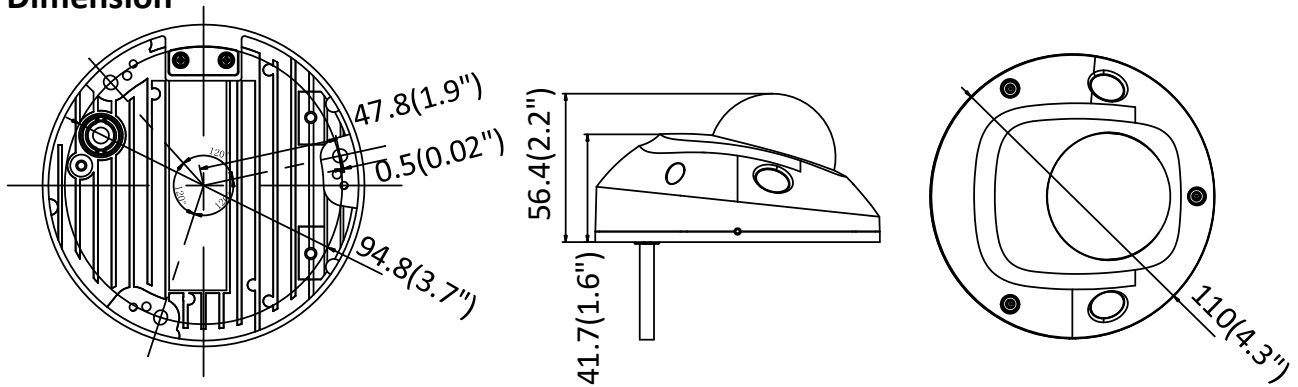

Dimension

Accessory

Junction Box

Distributed by

HIKVISION®

Headquarters

No.555 Qianmo Road, Binjiang District,
Hangzhou 310051, China
T +86-571-8807-5998
overseasbusiness@hikvision.com

Hikvision USA
T +1-909-895-0400
sales.usa@hikvision.com

Hikvision Italy
T +39-0438-6902
info.it@hikvision.com

Hikvision Singapore
T +65-6684-4718
sg@hikvision.com

Hikvision Africa
T +27 (10) 0351172
sale.africa@hikvision.com

Hikvision Europe
T +31-23-55-42-770
info.eu@hikvision.com

Hikvision France
T +33(0)1-85-330-450
info.fr@hikvision.com

Hikvision Oceania
T +61-2-8599-4233
salesau@hikvision.com

Hikvision Hong Kong
T +852-2151-1761

Hikvision Middle East
T +971-4-8816086
salesme@hikvision.com

Hikvision Spain
T +34-91-737-16-55
info.es@hikvision.com

Hikvision Canada
T +1-909-895-0400
sales.usa@hikvision.com

Hikvision Russia
T +7-495-669-67-99
sateru@hikvision.com

Hikvision Poland
T +48-22-460-01-50
poland@hikvision.com

Hikvision Korea
T +82-31-731-8841
sales.korea@hikvision.com

Hikvision India
T +91-22-28469900
sales@pramahikvision.com

Hikvision UK
T +01628-902140
support.uk@hikvision.com

Hikvision Brazil
T +55 11 3318-0050
Latam.support@hikvision.com