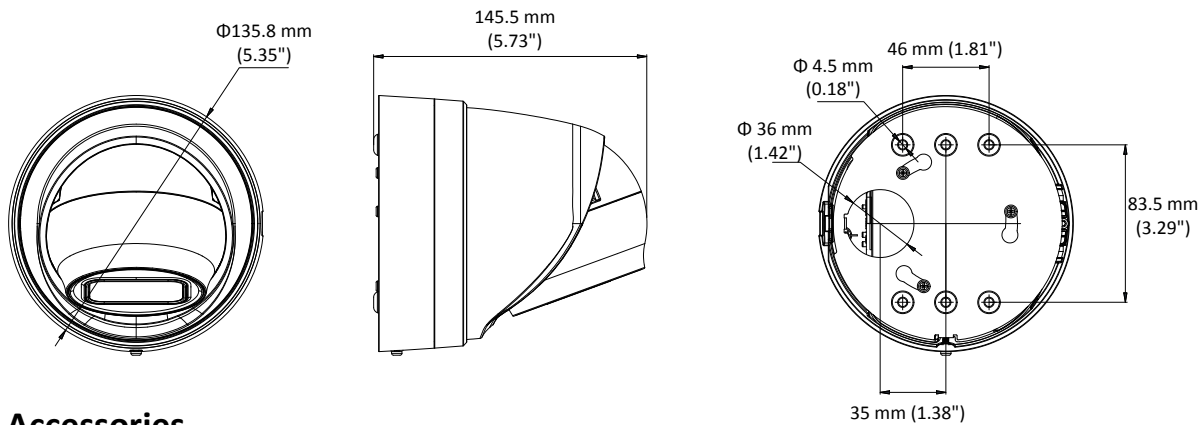

Protection Level	IP66, IK10
Material	Metal
Dimensions	Φ 135.8 mm × 145.5 mm (Φ 5.35" × 5.73")
Weight	With Package: Approx. 1220 g (2.69 lb.) Camera: Approx. 1060 g (2.34 lb.)

Available Model:

DS-2CD2H85FWD-IZS

Dimensions

Accessories