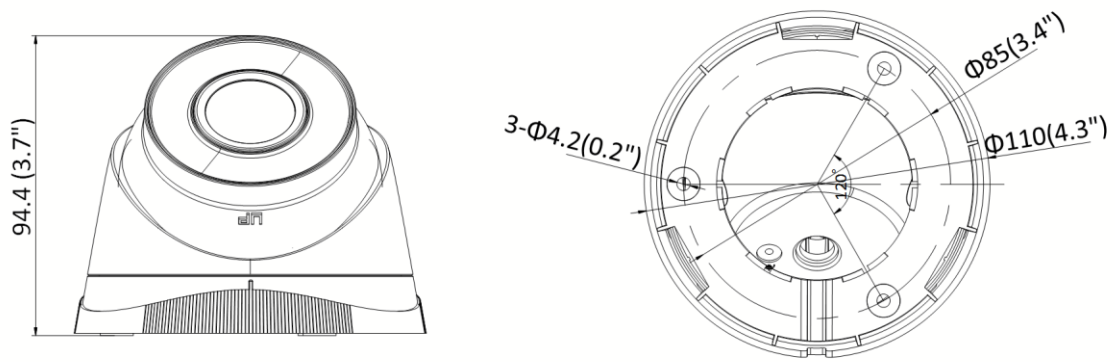

Dimension

Unit: mm (inch)

Accessory