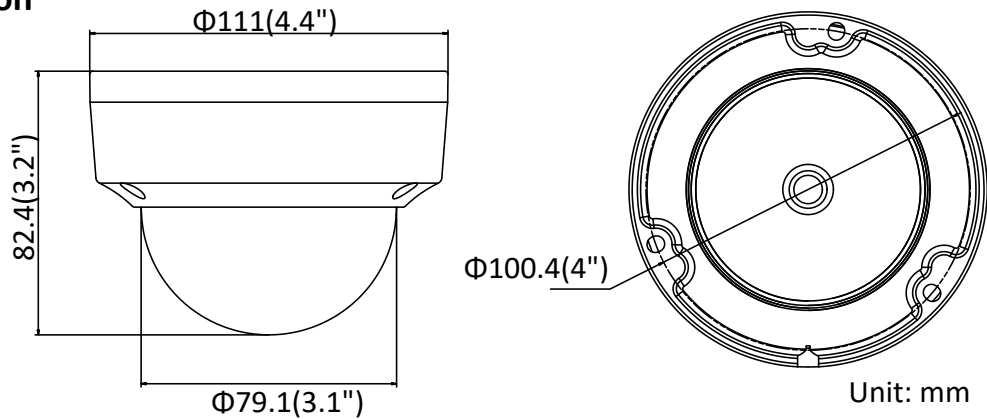

Dimension

Accessory

Inclined Ceiling Mount DS-1259ZJ	Wall Mount DS-1272ZJ-110	Wall Mount + Junction Box DS-1272ZJ-110B	Pendant Mount DS-1271ZJ-110
Junction Box DS-1280ZJ-DM18	Corner Mount DS-1276ZJ-SUS	Vertical Pole Mount DS-1275ZJ	Rain-proof Cap DS-1250ZJ
Wall Mount DS-1258ZJ	Inclined Ceiling Mount DS-1259ZJ(Black)	Pendant Mount DS-1271ZJ-110(Black)	Wall Mount DS-1272ZJ-110(Black)
Corner Mount DS-1276ZJ-SUS(Black)	Junction Box DS-1280ZJ-DM18(Black)	Wall Mount DS-1258ZJ(Black)	Vertical Pole Mount DS-1275ZJ-SUS(Black)