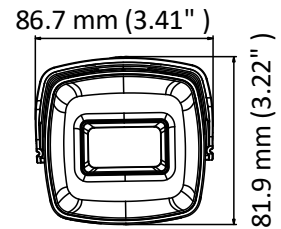

Order Model

DS-2CE16U7T-IT3F

Dimension