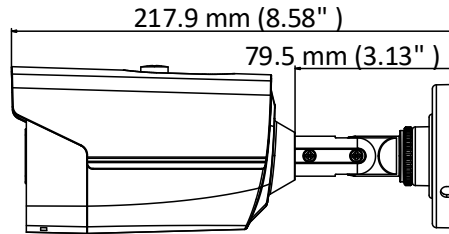

Order Model

DS-2CE16U7T-IT3F

Dimension