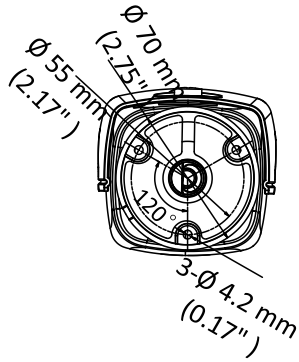

DS-2CE16U7T-IT3F 8 MP Ultra-Low Light Camera

Key Feature

- 8.29 MP, 3840 × 2160 resolution
- Ultra-low light
- 130 dB true WDR, 3D DNR
- 2.8 mm, 3.6 mm, 6 mm, 8 mm, 12 mm fixed lens
- Smart IR, up to 60 m IR distance
- 4 in 1 video output (switchable TVI/AHD/CVI/CVBS)
- IP67

Specification

Camera	
Image Sensor	8.29 MP CMOS
Signal System	PAL/NTSC
Frame Rate	TVI: 8MP@12.5fps, 8MP@15fps, 5MP@20fps, 4MP@25fps, 4MP@30fps, 1080P@25fps, 1080P@30fps AHD: 8MP@12.5fps, 8MP@15fps CVI: 8MP@12.5fps, 8MP@15fps CVBS: P/N
Resolution	3840 (H) × 2160 (V)
Min. Illumination	0.003 Lux@(F1.2, AGC ON), 0 Lux with IR
Shutter Time	PAL: 1/12.5 s to 1/50,000 s NTSC: 1/15 s to 1/50,000 s
Lens	2.8 mm, 3.6 mm, 6 mm, 8 mm, 12 mm fixed lens
Horizontal Field of View	102° (2.8 mm), 79° (3.6 mm), 51° (6 mm), 38° (8 mm), 24° (12 mm)
Lens Mount	M16
Day & Night	ICR
WDR (Wide Dynamic Range)	≥130 dB
Angle Adjustment (Bracket)	Pan: 0° to 360°, Tilt: 0° to 180°, Rotate: 0° to 360°
Menu	
Image Mode	STD/HIGH-SAT
AGC	Yes
Day/Night Mode	Auto/Color/BW (Black and White)
White Balance	Auto/Manual
AE (Auto Exposure) Mode	Global/BLC/HLC/WDR
Noise Reduction	3D DNR
Language	English
Functions	Brightness, Sharpness, Mirror, Smart IR
Interface	
Video Output	Switchable TVI/AHD/CVI/CVBS
General	
Operating Conditions	-40 °C to 60 °C (-40 °F to 140 °F), humidity: 90% or less (non-condensing)
Power Supply	12 VDC ± 25% <i>*You are recommended to use one power adapter to supply the power for one camera.</i>
Power Consumption	Max. 4.2 W
Protection Level	IP67
Material	Metal
IR Range	Up to 60 m
Communication	HIKVISION-C
Dimensions	81.9 mm × 86.7 mm × 217.9 mm (3.22" × 3.41" × 8.58")
Weight	Approx. 560 g (1.23 lb.)

Order Model

DS-2CE16U7T-IT3F

Dimension

Accessory

DS-1280ZJ-XS
Junction Box

Distributed by

HIKVISION

Headquarters