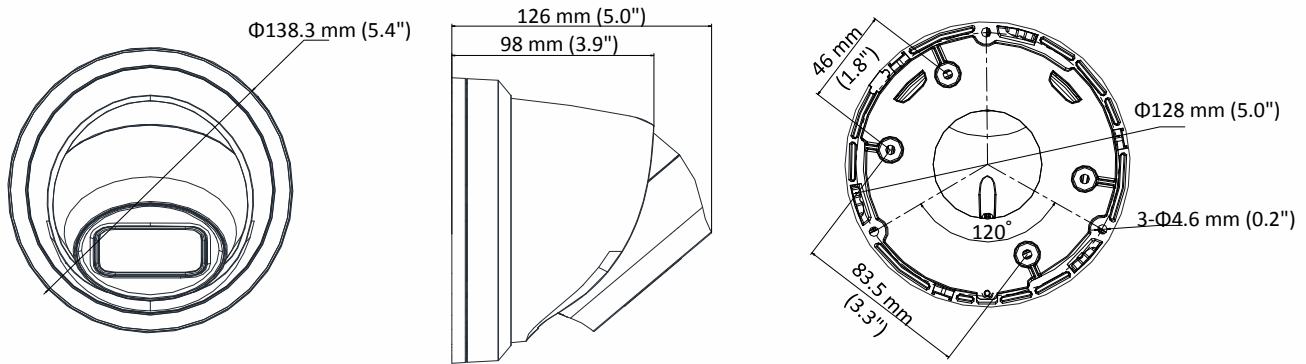

Dimension

Accessory

Distributed by

HIKVISION

Headquarters

No.555 Qianmo Road, Binjiang District,
Hangzhou 310051, China
T +86-571-8807-5998
overseasbusiness@hikvision.com

Hikvision USA
T +1-909-895-0400
sales.usa@hikvision.com

Hikvision Italy
T +39-0438-6902
info.it@hikvision.com

Hikvision Singapore
T +65-6684-4718
sg@hikvision.com

Hikvision Africa
T +27 (10) 0351172
sale.africa@hikvision.com

Hikvision Europe
T +31-23-55-42-770
info.eu@hikvision.com

Hikvision France
T +33(0)1-85-330-450
info.fr@hikvision.com

Hikvision Oceania
T +61-2-8599-4233
salesau@hikvision.com

Hikvision Hong Kong
T +852-2151-1761

Hikvision Middle East
T +971-4-8816086
salesme@hikvision.com

Hikvision Spain
T +34-91-737-16-55
info.es@hikvision.com

Hikvision Canada
T +1-909-895-0400
sales.usa@hikvision.com

Hikvision Russia
T +7-495-669-67-99
saleru@hikvision.com

Hikvision Poland
T +48-22-460-01-50
poland@hikvision.com

Hikvision Korea
T +82-31-731-8841
sales.korea@hikvision.com

Hikvision India
T +91-22-28469900
sales@pramahikvision.com

Hikvision UK
T +01628-902140
support.uk@hikvision.com

Hikvision Brazil
T +55 11 3318-0050
Latam.support@hikvision.com

05060020200416