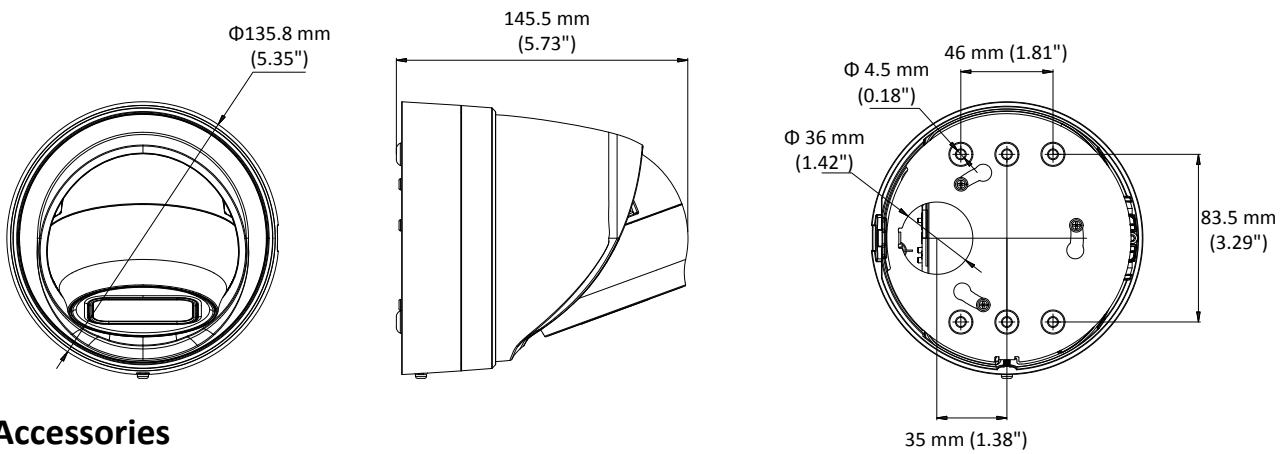

Specifications

Camera	
Image Sensor	1/2.8" Progressive Scan CMOS
Min. Illumination	Color: 0.005 Lux @ (F1.2, AGC ON), 0 Lux with IR Color: 0.0068 Lux @ (F1.4, AGC ON), 0 Lux with IR
Shutter Speed	1/3 s to 1/100,000 s
Slow Shutter	Yes
Day & Night	IR Cut Filter
Digital Noise Reduction	3D DNR
WDR	120dB
3-Axis Adjustment	Pan: 0° to 355°, tilt: 0° to 75°, rotate: 0° to 360°
Lens	
Focal length	2.8 to 12 mm
Lens Type	Motorized
Aperture	F1.4
Focus	Auto
FOV	Horizontal field of view: 105° to 35° Vertical field of view: 56° to 20° Diagonal field of view: 126° to 40.5°
Lens Mount	Φ14
IR	
IR Range	Up to 30 m
Wavelength	850nm
Compression Standard	
Video Compression	Main stream: H.265/H.264 Sub stream: H.265/H.264/MJPEG Third stream: H.265/H.264
H.264 Type	Main Profile/High Profile
H.264+	Main stream supports
H.265 Type	Main Profile
H.265+	Main stream supports
Video Bit Rate	32 Kbps to 16 Mbps
Audio Compression	G722.1/G.711/G726/MP2L2/PCM/MP3
Audio Bit Rate	64Kbps(G.711)/16Kbps(G.722.1)/16Kbps(G.726)/32-192Kbps(MP2L2)/8Kbps-320Kbps(MP3)
Smart Feature-set	
Smart Event	Line crossing detection, intrusion detection, unattended baggage detection, object removal detection, face detection, scene change detection
Basic Event	Motion detection, video tampering alarm, exception (network disconnected, IP address conflict, illegal login, HDD full, HDD error)
Linkage Method	Trigger recording: memory card, network storage, pre-record and post-record Trigger captured pictures uploading: FTP, HTTP, NAS, Email Trigger notification: HTTP, ISAPI, alarm output, Email
Region of Interest	Support 1 fixed region for main stream and sub stream
Image	
Max. Resolution	1920 × 1080
Main Stream	50Hz: 25fps (1920 × 1080, 1280 × 960, 1280×720)

Material	Metal
Dimensions	Φ 135.8 mm × 145.5 mm (Φ 5.35" × 5.73")
Weight	With Package: Approx. 1220 g (2.69 lb.) Camera: Approx. 1060 g (2.34 lb.)

Available Model:

DS-2CD2H25FWD-IZS

Dimensions

Accessories