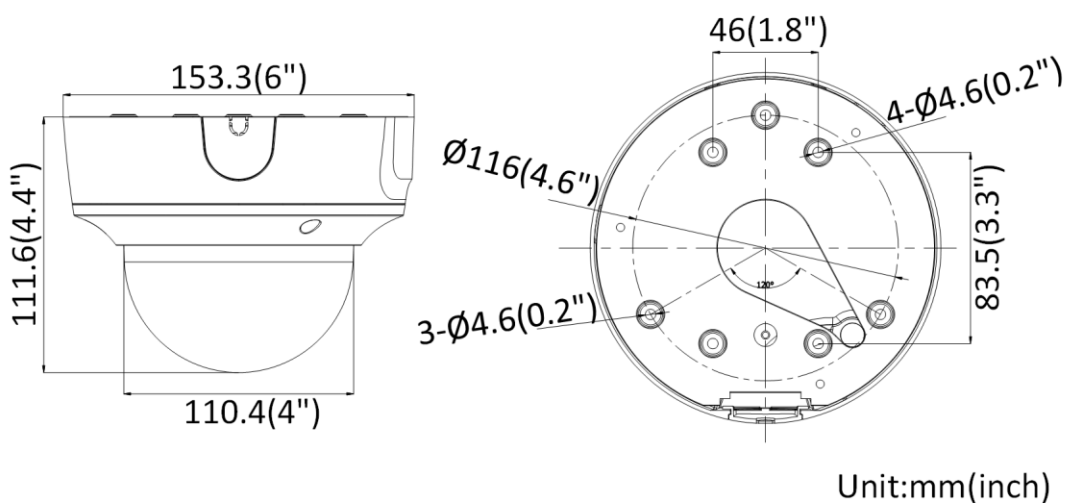

Startup and Operating Conditions	-30 °C to 60 °C (-22 °F to 140 °F), humidity 95% or less (non-condensing)
Storage Conditions	-30 °C to 60 °C (-22 °F to 140 °F), humidity 95% or less (non-condensing)
Power Supply	12 VDC ± 25%, Φ 5.5 mm coaxial power plug; reverse polarity protection; PoE (802.3af, class 3)
Power Consumption and Current	12 VDC, 0.9 A, max. 10.8 W; PoE (802.3af, 36 V to 57 V), 0.4 A to 0.2 A, max. 12.9 W
Material	Metal
Dimensions	Camera: Φ153.3 × 111.6 mm (Φ6" × 4.4") With package: 244 × 174 × 173 mm (9.6" × 6.9" × 6.8")
Weight	Camera: approx. 860 g (1.9 lb.) With package: approx. 1440 g (3.2 lb.)
Approval	
EMC	FCC (47 CFR Part 15, Subpart B); CE-EMC (EN 55032: 2015, EN 61000-3-2: 2014, EN 61000-3-3: 2013, EN 50130-4: 2011 +A1: 2014); RCM (AS/NZS CISPR 32: 2015); IC (ICES-003: Issue 6, 2016); KC (KN 32: 2015, KN 35: 2015)
Safety	UL (UL 60950-1); CB (IEC 60950-1:2005 + Am 1:2009 + Am 2:2013); CE-LVD (EN 60950-1:2005 + Am 1:2009 + Am 2:2013); BIS (IS 13252(Part 1):2010+A1:2013+A2:2015); LOA (IEC/EN 60950-1)
Chemistry	CE-RoHS (2011/65/EU); WEEE (2012/19/EU); Reach (Regulation (EC) No 1907/2006)
Protection	Ingress protection: IP67 (IEC 60529-2013), IK10(IEC 62262:2002)

* Listed resolutions are only selectable options. It does not mean that all streams can work at their maximum resolution at the same time.

Available Model

DS-2CD2786G2T-IZS (2.8 to 12 mm)

Dimension

Accessory