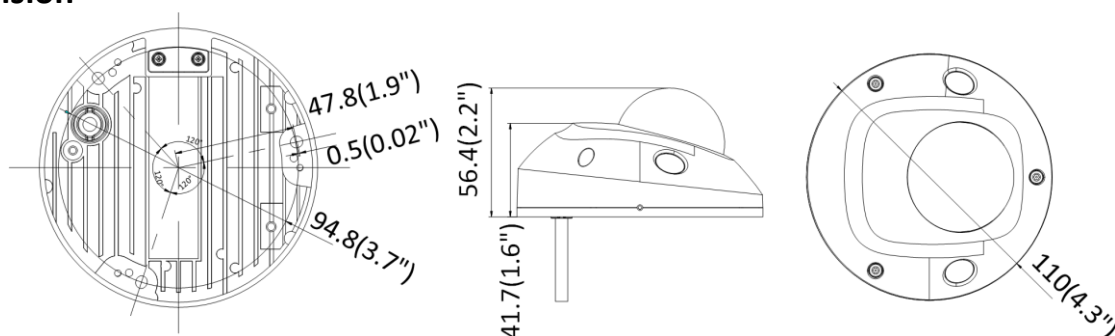

Approval	
Protection	Ingress protection: IP66 (IEC 60529-2013), IK08 (IEC 60529-2013)
Compression Standard	
H.264+	Main stream supports
H.265+	Main stream supports
Smart Feature-set	
Face Detection	Yes
Exception Detection	Scene change detection

▪ Available Model

- DS-2CD2545FWD-I (2.8 mm, 4 mm, 6 mm)
- DS-2CD2545FWD-IS (2.8 mm, 4 mm, 6 mm)
- DS-2CD2545FWD-IW (2.8 mm, 4 mm, 6 mm)
- DS-2CD2545FWD-IWS(2.8 mm, 4 mm, 6 mm)

▪ Dimension

▪ Accessory

DS-1275ZJ-SUS
Vertical Pole Mount

DS-1272ZJ-120B
Wall Mount

DS-1276ZJ-SUS
Corner Mount