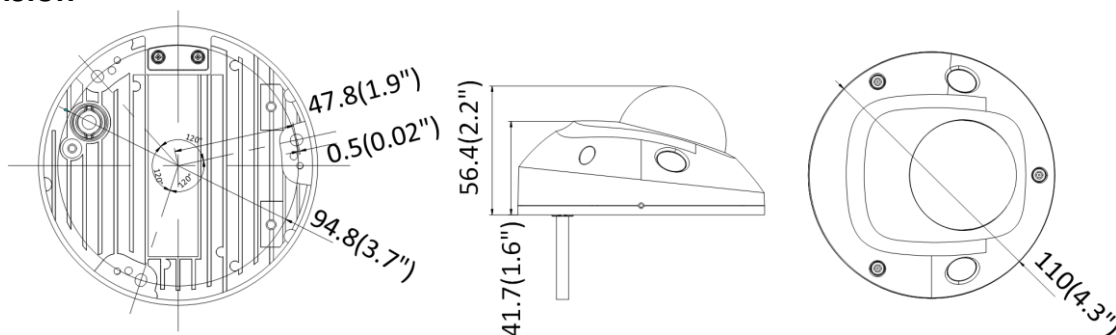

Compression Standard	
H.264+	Main stream supports
H.265+	Main stream supports
Smart Feature-set	
Face Detection	Yes
Exception Detection	Scene change detection

▪ Available Model

- DS-2CD2525FWD-I (2.8 mm, 4 mm, 6 mm)
- DS-2CD2525FWD-IS (2.8 mm, 4 mm, 6 mm)
- DS-2CD2525FWD-IW(2.8 mm, 4 mm, 6 mm)
- DS-2CD2525FWD-IWS(2.8 mm, 4 mm, 6 mm)

▪ Dimension

▪ Accessory

DS-1275ZJ-SUS
Vertical Pole Mount

DS-1272ZJ-120B
Wall Mount

DS-1276ZJ-SUS
Corner Mount