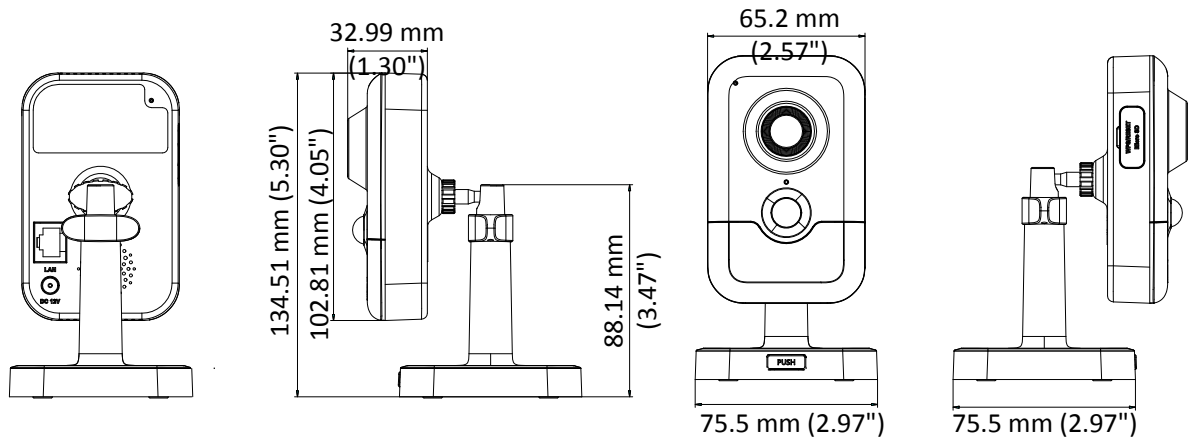

Dimension

Distributed by

HIKVISION®

Headquarters

No.555 Qianmo Road, Binjiang District,
Hangzhou 310051, China
T +86-571-8807-5998
overseasbusiness@hikvision.com

Hikvision USA
T +1-909-895-0400
sales.usa@hikvision.com

Hikvision Australia
T +61-2-8599-4233
salesau@hikvision.com

Hikvision India
T +91-22-28469900
sales@pramahikvision.com

Hikvision Canada
T +1-866-200-6690
sales.canada@hikvision.com

Hikvision Thailand
T +662-275-9949
sales.thailand@hikvision.com

Hikvision Europe
T +31-23-5542770
sales.eu@hikvision.com

Hikvision Italy
T +39-0438-6902
info.it@hikvision.com

Hikvision Brazil
T +55 11 3318-0050
Latam.support@hikvision.com

Hikvision Turkey
T +90 (216)521 7070- 7074
sales.tr@hikvision.com

Hikvision Malaysia
T +601-7652-2413
sales.my@hikvision.com

Hikvision UK & Ireland
T +01628-902140
sales.uk@hikvision.com

Hikvision South Africa
Tel: +27 (10) 0351172
sale.africa@hikvision.com

Hikvision France
T +33(0)1-85-330-450
info.fr@hikvision.com

Hikvision Kazakhstan
T +7-727-9730667
nikia.panfilov@hikvision.ru

Hikvision Vietnam
T +84-974270888
sales.vt@hikvision.com

Hikvision UAE
T +971-4-4432090
salesme@hikvision.com

Hikvision Singapore
T +65-6684-4718
sg@hikvision.com

Hikvision Spain
T +34-91-737-16-55
info.es@hikvision.com

Hikvision Tashkent
T +99-87-1238-9438
uzb@hikvision.ru

Hikvision Hong Kong
T +852-2151-1761
info.hk@hikvision.com

Hikvision Russia
T +7-495-669-67-99
saleru@hikvision.com

Hikvision Korea
T +82-(0)31-731-8817
sales.korea@hikvision.com

Hikvision Poland
T +48-22-460-01-50
info.pl@hikvision.com

Hikvision Indonesia
T +62-21-2933759
Sales.Indonesia@hikvision.com