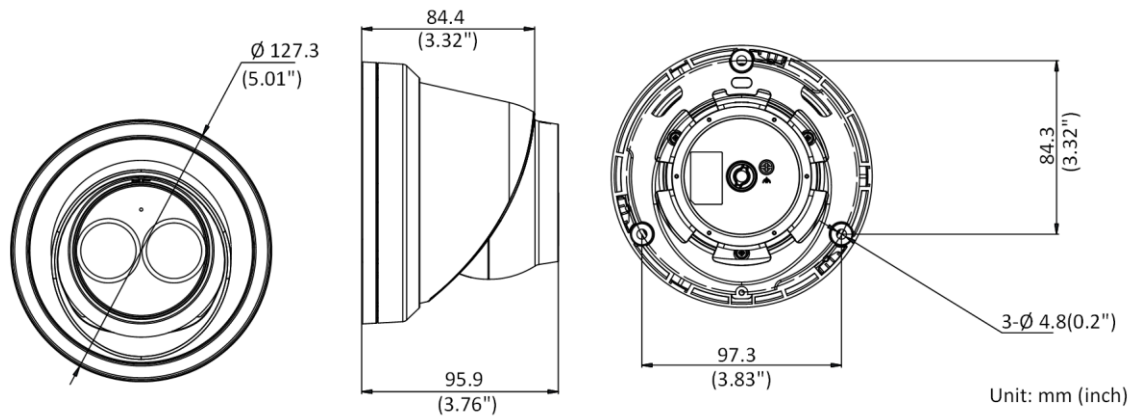

Dimensions

Accessory