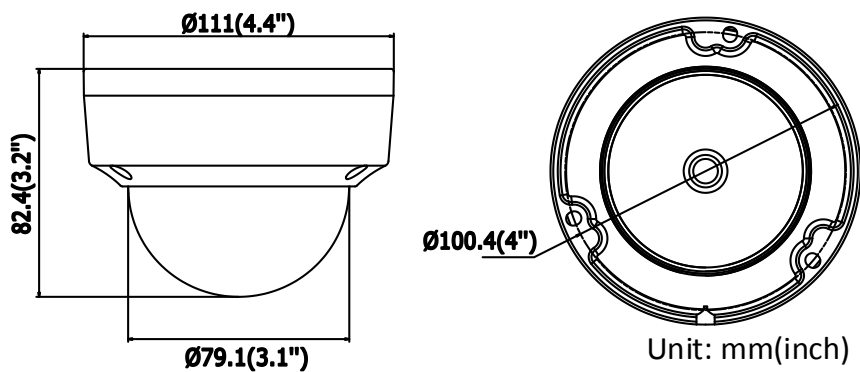

Protection Level	IP67, IK10
Material	Camera body: metal, bubble: plastic
Dimensions	Camera: $\Phi 111 \times 82.4$ mm ($\Phi 4.4" \times 3.2"$) Package: $134 \times 134 \times 108$ mm ($5.3" \times 5.3" \times 4.3"$)
Weight	Camera: 500 g (1.1 lb.)

Available Model

DS-2CD2145FWD-I (2.8/4/6/8/12 mm), DS-2CD2145FWD-IS (2.8/4/6/8/12 mm)

Dimension

Accessory