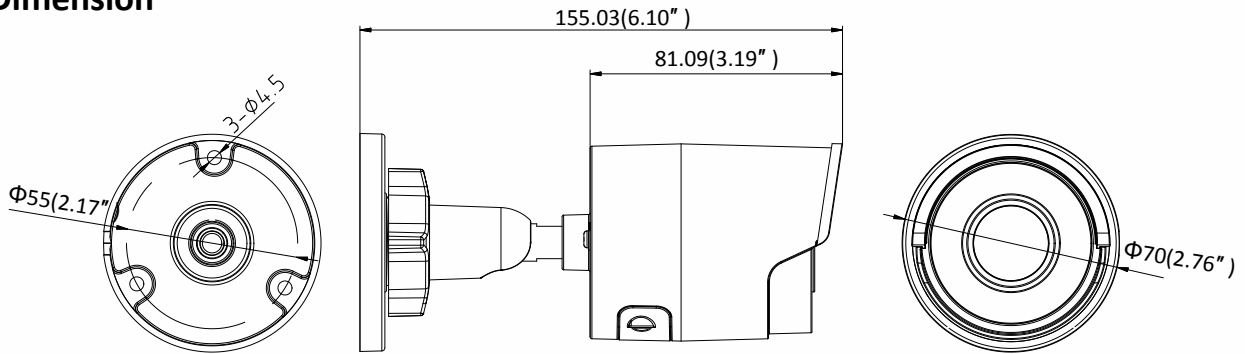

Dimension

Unit: mm

Accessory

Distributed by

HIKVISION

Headquarters

No.555 Qianmo Road, Binjiang District,
Hangzhou 310051, China
T +86-571-8807-5998
overseasbusiness@hikvision.com

Hikvision USA
T +1-909-895-0400
sales.usa@hikvision.com

Hikvision Italy
T +39-0438-6902
info.it@hikvision.com

Hikvision Singapore
T +65-6684-4718
sg@hikvision.com

Hikvision Africa
T +27 (10) 0351172
sale.africa@hikvision.com

Hikvision Europe
T +31-23-55-42-770
info.eu@hikvision.com

Hikvision France
T +33(0)1-85-330-450
info.fr@hikvision.com

Hikvision Oceania
T +61-2-8599-4233
salesau@hikvision.com

Hikvision Hong Kong
T +852-2151-1761

Hikvision Middle East
T +971-4-8816086
salesme@hikvision.com

Hikvision Spain
T +34-91-737-16-55
info.es@hikvision.com

Hikvision Canada
T +1-909-895-0400
sales.usa@hikvision.com

Hikvision Russia
T +7-495-669-67-99
saleru@hikvision.com

Hikvision Poland
T +48-22-460-01-50
poland@hikvision.com

Hikvision Korea
T +82-31-731-8841
sales.korea@hikvision.com

Hikvision India
T +91-22-28469900
sales@pramahikvision.com

Hikvision UK
T +01628-902140
support.uk@hikvision.com

Hikvision Brazil
T +55 11 3318-0050
Latam.support@hikvision.com