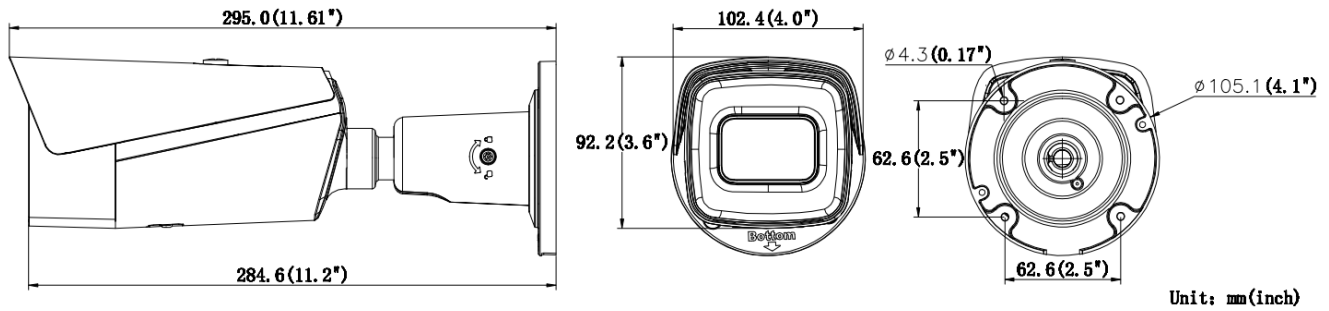

* Listed resolutions are only selectable options. It does not mean that all streams can work at their maximum resolution at the same time.

Available Model

HWI-B780H-Z (2.8 to 12 mm)

Dimension

Accessory