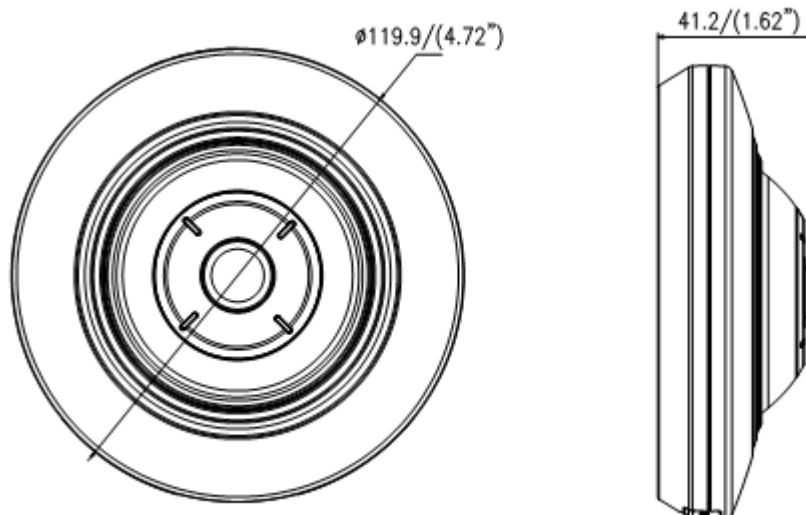

Protocols	TCP/IP, ICMP, HTTP, HTTPS, FTP, DHCP, DNS, DDNS, RTP, RTSP, RTCP, PPPoE, NTP, UPnP, SMTP, SNMP, IGMP, 802.1X, QoS, IPv6
Standard	ONVIF (PROFILE S, PROFILE G), ISAPI
General Function	One-key reset, anti-flicker, password protection, privacy mask, IP Address filtering, heartbeat, watermark
Firmware Version	V5.5.52
Interface	
Communication Interface	1 RJ45 10M/100M self-adaptive Ethernet port
Audio	1 audio input (line in), 1 audio output interface
Alarm	1 alarm input, 1 alarm output (12 VDC, max. 30 mA)
On-board Storage	Built-in microSD/SDHC/SDXC slot, up to 128 G
General	
Operating Conditions	-10 °C to +50 °C (-14 °F to +122 °F), Humidity 95% or less (non-condensing)
Power Supply	12 VDC, 0.5 A, max. 6 W PoE (802.3af, 36 V to 57 V), 0.2 A to 0.1 A, max. 7.5 W
IR Range	Up to 8 m
Dimensions	Φ 119.9 × 41.2 mm (Φ 4.72" × 1.62")
Weight	600 g (1.32 lbs.)

Available Model

HWI-F250H(1.05 mm)

Dimensions

Unit: mm (inch)

Accessory

DS-1294ZJ
Wall mount

DS-1281ZJ-DM27
Inclined ceiling mount

DS-1297ZJ
Pendant mount
(extendable)