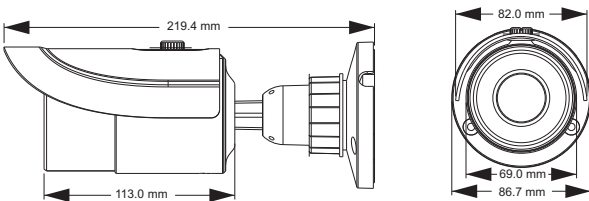

Dimensions