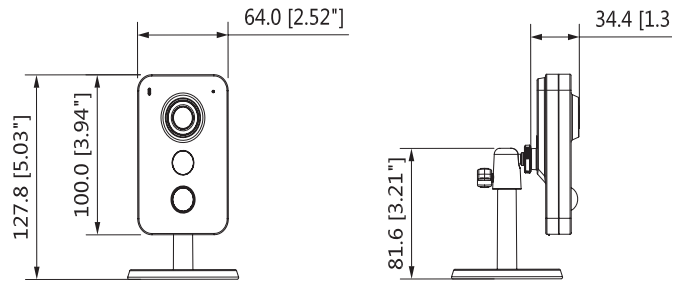

Construction

Casing	Plastic
Dimensions	Φ78.5mm×127.8mm(3.09" x5.03")
Net Weight	0.31Kg (0.68lb)
Gross Weight	0.45Kg (0.99lb)

Dimensions (mm/inch)

Ordering Information

Type	Part Number	Description
3MP Camera	DH-IPC-K35AP	3MP K Series PoE Network Camera, PAL
	DH-IPC-K35AN	3MP K Series PoE Network Camera, NTSC
	IPC-K35AP	3MP K Series PoE Network Camera, PAL
	IPC-K35AN	3MP K Series PoE Network Camera, NTSC