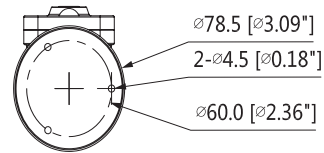

Construction

Casing	Plastic
Dimensions	Φ78.5mm×127.8mm(3.09" x5.03")
Net Weight	0.31Kg (0.68lb)
Gross Weight	0.45Kg (0.99lb)

Dimensions (mm/inch)

Ordering Information

Type	Part Number	Description
3MP Camera	DH-IPC-K35AP	3MP K Series PoE Network Camera, PAL
	DH-IPC-K35AN	3MP K Series PoE Network Camera, NTSC
	IPC-K35AP	3MP K Series PoE Network Camera, PAL
	IPC-K35AN	3MP K Series PoE Network Camera, NTSC