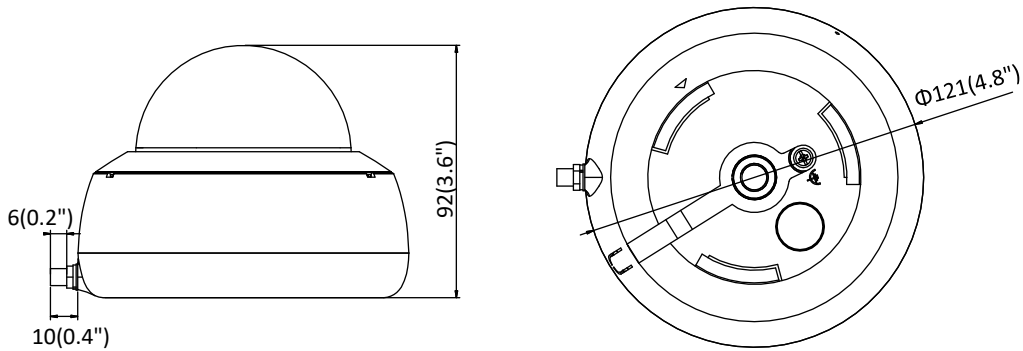

\* Listed resolutions are only selectable options. It does not mean that all streams can work at their maximum resolution at the same time.

**Available Model**

HWI-D220H-D/W(EU) (2.8mm)

**Dimensions**

Unit: mm(inch)