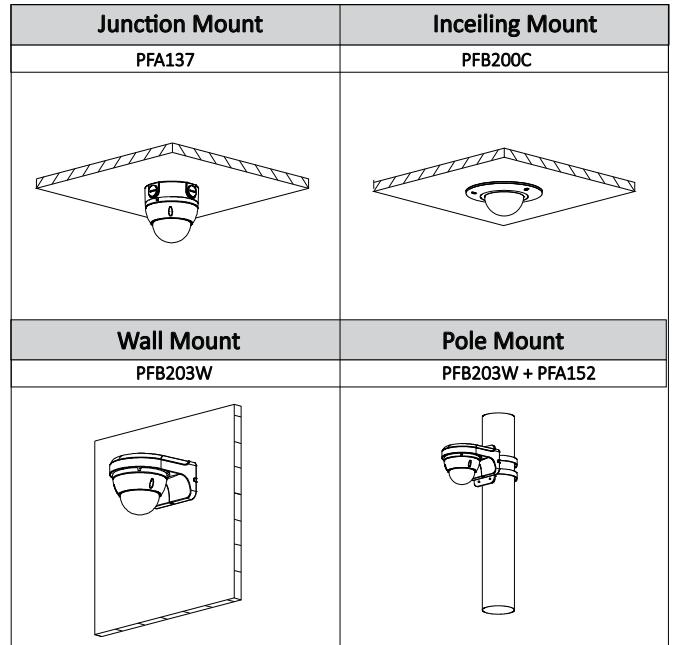

Construction

Casing	Metal
Dimensions	φ122mm×88.9mm(4.80"×3.50")
Net Weight	0.4Kg (0.88lb)
Gross Weight	0.54Kg(1.19lb)

Ordering Information

Type	Part Number	Description
3MP camera	DH-IPC-HDBW2320RP-ZS	3MP Network IR Dome Camera, PAL
	DH-IPC-HDBW2320RN-ZS	3MP Network IR Dome Camera, NTSC
	IPC-HDBW2320RP-ZS	3MP Network IR Dome Camera, PAL
	IPC-HDBW2320RN-ZS	3MP Network IR Dome Camera, NTSC
	DH-IPC-HDBW2320RP-VFS	3MP Network IR Dome Camera, PAL
	DH-IPC-HDBW2320RN-VFS	3MP Network IR Dome Camera, NTSC
	IPC-HDBW2320RP-VFS	3MP Network IR Dome Camera, PAL
	IPC-HDBD2320RN-VFS	3MP Network IR Dome Camera, NTSC
Accessories (optional)	PFA137	Junction box
	PFB203W	Wall mount
	PFA152	Pole mount
	PFB200C	In-ceiling Mount

Accessories

Optional:

Dimensions (mm/inch)