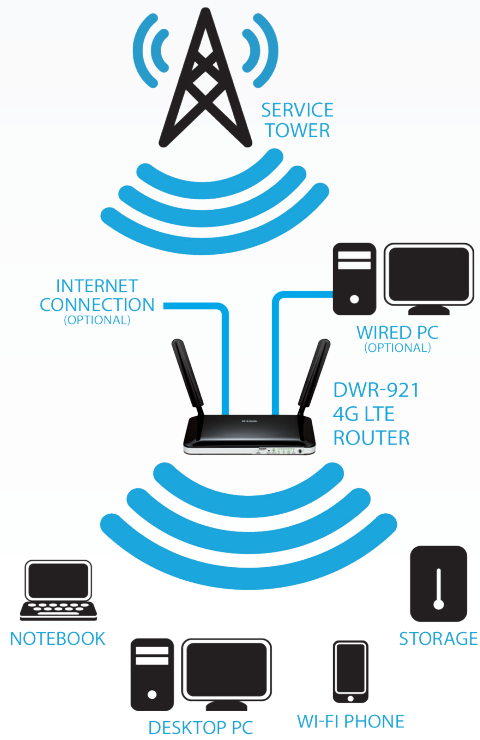

Your Network Setup