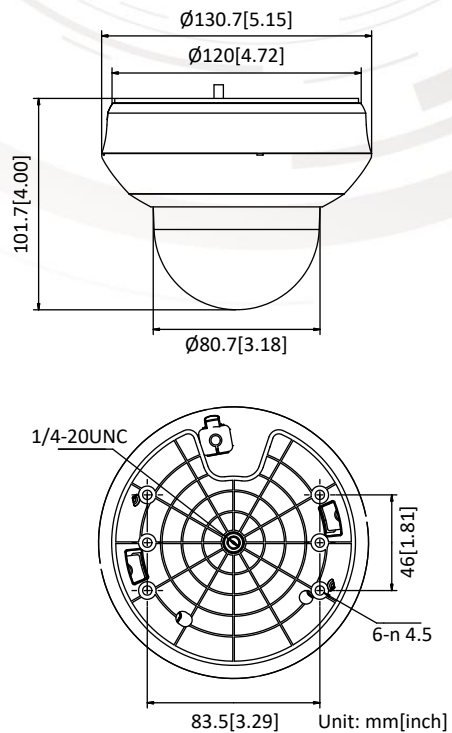

HWP-N2404IH-DE3
4MP 4× IR Network PTZ Camera

Key Features

- 1/3" progressive scan CMOS
- Up to 2560 × 1440@25fps resolution
- Min. illumination:
  Color: 0.005 Lux @(F1.6, AGC ON)
  B/W: 0.001 Lux @(F1.6, AGC ON)
  0 Lux with IR
- 4× optical zoom, 16× digital zoom
- 120 dB WDR, 3D DNR, HLC, EIS, Regional Exposure, Regional Focus
- 12 VDC & PoE
- Up to 20 m IR distance
- IK10, IP66
- Support H.265+/H.265 video compression

Available Model

- HWP-N2404IH-DE3

Dimension