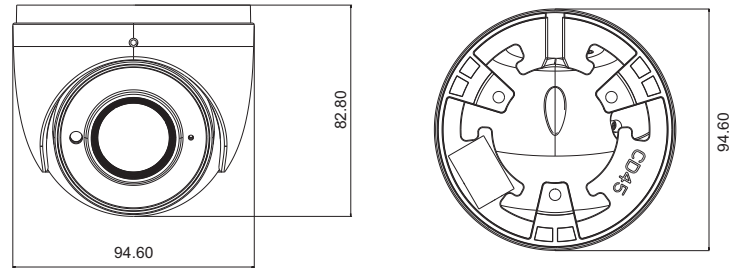

### SPECIFICATIONS

Specifications	Model	TD-9524S2H
<b>Camera</b>		
Image Sensor		1 / 2.8 "CMOS
Image Size		1920 × 1080
Electronic Shutter		1 / 25 s ~ 1 / 100000 s
Iris Type		Fixed Iris
Min. Illumination		0.005 lux@F1.6, AGC ON; 0 lux with IR 0.0028 lux@F1.2, AGC ON; 0 lux with IR
Lens		2.8 mm @F1.85, horizontal field of view: 99.7° 3.6 mm @F1.6, horizontal field of view: 92.4°
Lens Mount		M12
Wide Dynamic Range		Digital WDR
BLC		Yes
HLC		Yes
Defog		Yes
Digital NR		3D DNR
Angle Adjustment		Pan: 0°~360°; Tilt: 0°~75°; Rotation: 0°~360°
<b>Image</b>		
Video Compression		H.265 / H.264 / MJPEG
H.264 Compression Standard		Baseline Profile/Main Profile/High Profile
Resolution		1080P ( 1920 × 1080 ), 720P ( 1280 × 720 ), D1, CIF, 480 × 240
Main Stream		60Hz : 1080P( 1 ~ 30fps ) / 720P( 1 ~ 30fps ) 50Hz : 1080P( 1 ~ 25fps ) / 720P( 1 ~ 25fps )
Sub Stream		60Hz : D1/CIF/480x240 (1~30fps); 50Hz: D1/CIF/480x240 (1~25fps)
Bit Rate		128 Kbps ~ 4Mbps
Bit Rate Type		VBR / CBR
Audio Compression		G711A / U
Image Settings		ROI, Saturation, Brightness, Chroma, Contrast, Wide Dynamic, Sharpen, NR, etc. adjustable through client software or web browser
ROI		Each ROI to be configured separately
<b>Interfaces</b>		
Network		RJ45
Video Output		NO
Audio		NO
Storage		Built-in micro SD card slot; up to 128GB
Hardware Reset		Yes
<b>Functions</b>		
Remote Monitoring		Web browsing, CMS remote control
Online Connection		Support simultaneous monitoring for up to 3 users; Support multi-stream real time transmission
Network Protocol		UDP, IPv4, IPv6, DHCP, NTP, RTSP, PPPoE, DDNS, SMTP, 802.1x, UPnP, HTTPs, QoS
Interface Protocol		ONVIF, GB-T/28181-2011
Storage		Network remote storage; micro SD card storage
Smart Alarm		Motion detection, SD card error, SD card full
General function		Watermark, IP address filtering, video mask, heartbeat, password protection
PoE		Optional
IR Distance		20 ~ 30 m
Ingress Protection		IP67
<b>Others</b>		
Power Supply		DC12V
Power Consumption		< 5W

### DIMENSIONS