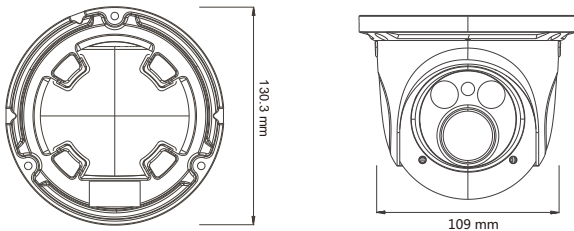

Tel: +86-755-36995888

Fax: +86-755-33104777

Web site: <http://en.tvt.net.cn>

E-mail: overseas@tvt.net.cn

2 MP Starlight IR Water-proof Dome Camera

Features

- 1080P real time image, high resolution, true color
- Support AHD/TVI/CVI/CVBS video output
- Up to 1000 TVL resolution
- CMOS progressive scan, perfectly capture the moving object
- Starlight, WDR, 3D DNR
- Support OSD menu
- High speed, long distance, real time transmission
- Auto color to B / W at low illumination
- Support ICR switch, true day / night
- Support noise reduction function
- 20 ~ 30m IR night view distance
- IP66 ingress protection
- Support COC
- Support 960H CVBS output

Dimensions

Available Accessories

Specifications

Model	TD-7525AM2
Specifications	
Camera	
Image Sensor	1 / 2.8 "CMOS
Resolution	2MP
Image Size	1920 x 1080
Video Output	AHD / TVI / CVI / CVBS
Image System	PAL / NTSC
Electronic Shutter	Auto; 1 / 50s ~ 1 / 100000s (PAL); 1 / 60s ~ 1 / 100000s (NTSC)
IR Distance	20 ~ 30 m
Frame Rate	30fps (60Hz), 25fps (50Hz)
Min. Illumination	Color : 0.001 lux@F1.2, AGC ON; B/W : 0 lux with IR
Lens	2.8~12 mm
Lens Mount	D14
S / N Ratio	≥52dB (AGC OFF)
Ingress Protection	IP66
Functions	
Function Control	OSD (COC Control)
Day & Night	ICR
WDR	Yes (120dB)
Digital NR	Yes
Global Exposure	Yes
Central Exposure	Yes
AGC	Yes
Auto White Balance	Yes
BLC	Yes
Front Light Compensation	Yes
Sharpness	Yes
Smart IR	Yes
Defogging	Yes
HLC	Yes
Image Setting	Yes
Defect Correction	Auto
Language	13 different languages
Angle Adjustment	Any angle
Others	
Power Supply	DC12V (± 10%)
Power Consumption	IR OFF : < 1W; IR ON : < 3W
Working Environment	- 20 °C ~ 50 °C, 10 % ~ 90 % (relative humidity)
Dimensions (mm)	Φ109 x 130