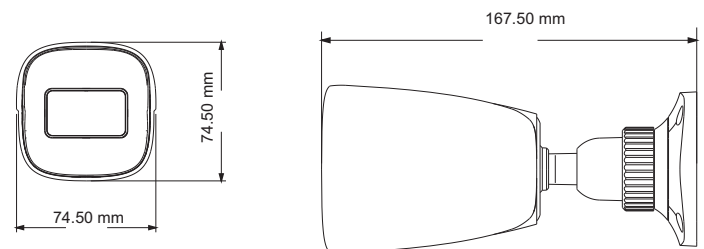

Others

Power Supply	DC12V/PoE
Power Consumption	< 7W
Operating Environment	- 30 °C ~ 60 °C (-22°F~140°F) Humidity: less than 95 % (non-condensing)
Dimensions (mm)	167.5 × 74.5 × 74.5
Weight (net)	Approx. 0.39KG
Installation	Ceiling mounting; Wall mounting

DIMENSIONS