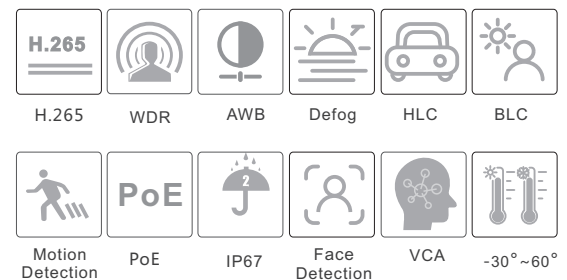

TD-9451E2A

5MP Network IR Water-proof
Bullet Camera

- 5MP (2592 × 1944) H.265 full real time coding
- Max.resolution: 2592 × 1944
- ICR auto switch, true day / night, ROI coding
- 3D DNR, true WDR, HLC, BLC, smart IR, defog
- 20~30m IR night view distance
- Support CVBS video output and one-way audio
- Support smart phone, iPad, remote monitoring
- DC12V/PoE power supply
- P2P function optional
- IP 67 ingress protection
- Support three streams
- Smart analytics (optional): object removal detection, abnormal video signal detection, line crossing detection, region intrusion detection, people intrusion detection, people counting detection, crowd density detection, face detection etc.