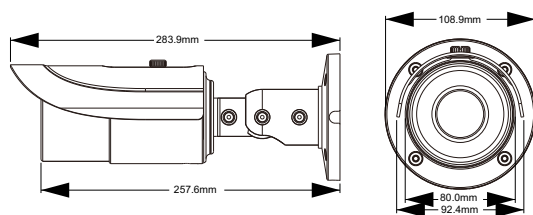

## 2 MP Starlight IR Water-proof Bullet Camera

Sensor 1000TVL Min. illumination BLC WDR

Day&Night Auto WB Sync AGC Water-proof

## Dimensions