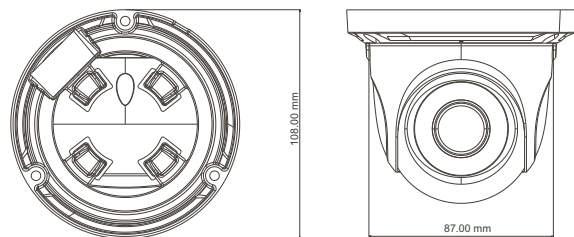

Dimensions

Specifications

Model	TD-7520AS1
Specifications	
Camera	
Image Sensor	1 / 2.9" CMOS
Resolution	2MP
Image Size	1920 x 1080
Video Output	AHD / TVI / CVI / CVBS
Image System	PAL / NTSC
Electronic Shutter	Auto; 1 / 50s ~ 1 / 100000s (PAL); 1 / 60s ~ 1 / 100000s (NTSC)
IR Distance	10 ~ 20 m
Frame Rate	30fps (60Hz), 25fps (50Hz)
Min. Illumination	0 Lux (IR ON)
Lens	2.8mm
Lens Mount	M12
S / N Ratio	≥52dB (AGC OFF)
Ingress Protection	IP 54
Functions	
Function Control	OSD (COC Control)
Day & Night	ICR
Digital WDR	Yes
Digital NR	Yes
AGC	Yes
Auto White Balance	Yes
BLC	Yes
Front Light Compensation	Yes
Defog	No
HLC	No
Sharpness	Yes
Mirror	Yes
Smart IR	Yes
Image Setting	Yes
Defect Correction	Auto
Language	Chinese / English
Angle Adjustment	Any angle
Others	
Power Supply	DC12V (± 10%)
Power Consumption	Day : < 1W; Night : < 3W
Working Environment	- 20 °C ~ 50 °C, 10 % ~ 90 % (relative humidity)
Dimensions (mm)	Φ 87 x 108