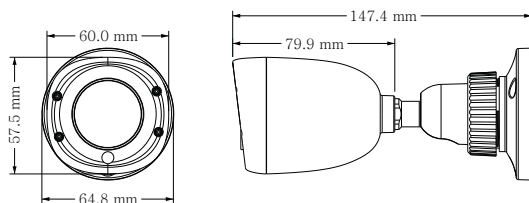

Tel: +86-755-36995888

Fax: +86-755-33104777

Web site: <http://en.tvt.net.cn>

E-mail: overseas@tvt.net.cn

2 MP HD IR Water-proof Bullet Camera

Features

- 1080P real time image, high resolution, true color
- AHD/TVI/CVI/CVBS lossless video output
- Up to 1000 TVL resolution
- CMOS progressive scan, perfectly capture the moving object
- Support OSD menu
- High speed, long distance, real time transmission
- Auto color to B / W at low illumination
- Support ICR switch, true day / night
- Support noise reduction function
- 10 ~ 20m IR night view distance
- IP66 ingress protection
- Support COC
- Support 960H CVBS output

Dimensions

Available Accessories

TD-YXH0301+TD-YZJ0501 TD-YXH0301+TD-YZJ0601 TD-YXH0104

Specifications

Model	TD-7420AS1
Specifications	
Camera	
Image Sensor	1 / 2.9"CMOS
Resolution	2MP
Image Size	1920 x 1080
Video Output	AHD / TVI / CVI / CVBS
Image System	PAL / NTSC
Electronic Shutter	Auto; 1 / 50s ~ 1 / 100000s (PAL); 1 / 60s ~ 1 / 100000s (NTSC)
IR Distance	10 ~ 20 m
Frame Rate	30fps (60Hz), 25fps (50Hz)
Min. Illumination	0 Lux (IR ON)
Lens	2.8 mm
Lens Mount	M12
S / N Ratio	≥52dB (AGC OFF)
Ingress Protection	IP 66
Functions	
Function Control	OSD (COC Control)
Day & Night	ICR
Digital WDR	Yes
Digital NR	Yes
AGC	Yes
Auto White Balance	Yes
BLC	Yes
Front Light Compensation	Yes
Defog	No
HLC	No
Sharpness	Yes
Mirror	Yes
Smart IR	Yes
Image Setting	Yes
Defect Correction	Auto
Language	Chinese / English
Angle Adjustment	Any angle
Others	
Power Supply	DC12V (± 10%)
Power Consumption	Day : < 1W; Night : < 3W
Working Environment	- 20 °C ~ 50 °C, 10 % ~ 90 % (relative humidity)
Dimensions (mm)	Φ 65 x 147