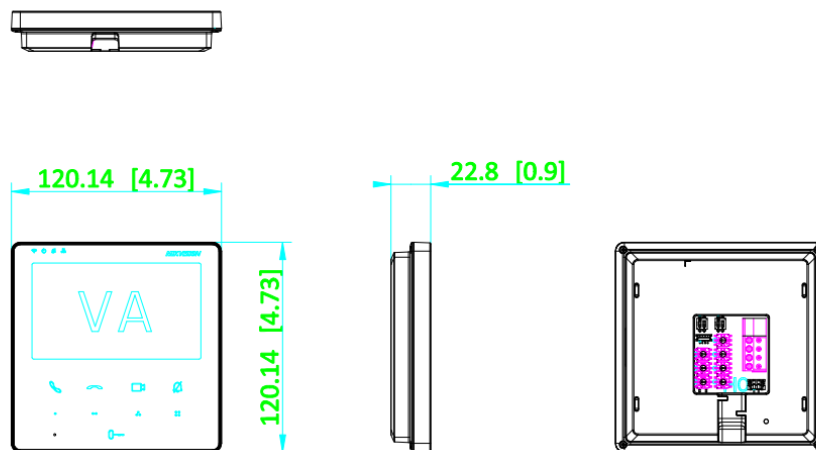

▪ Specification

System parameters	
Operating system	Embedded Linux operation system
ROM	32 MB
RAM	128 MB
CPU	Embedded processor
Display parameters	
Screen size	4.3-inch
Operation method	5 touch botton
Type	Colorful TFT screen
Resolution	480 ×272
Video parameters	
Video compression standard	/
Lens	/
FOV	/
WDR	/
Resolution	/
Focal length	/
Audio parameters	
Audio compression standard	G.711 U G.711 A
Audio input	1 Built-in omnidirectional microphone
Audio output	1 Buit-in loudspeaker
Audio compression bitrate	64 Kps
Audio quality	Noise suppression and echo cancellation
Volume adjustment	Adjustable
Capacity	
Event capacity	200 captured pictures (with TF card)
Linked indoor extensions capacity	3
Network parameters	
Communication protocol	TCP/IP, RTSP
Wired network	10/100 Mbps self-adaptive through 2-wire interface
Wi-Fi standard	/
3G/4G standard	/
Zigbee	/
Device interfaces	
Alarm input	1
TAMPER	/
RS-485	/
USB	/
TF card	Max to 128 G, SD 2.0 or lower version
Alarm output	/
DIP switch	5 decimal DIP switch and 4 binary DIP switch
Power supply input	12V DC
Two-wire IP interface	2, 1 for input 1 for output

General	
Button	3 Touch buttons (Answer, Unlock, Hang up)+1 Physical button (Reset)
Installation	Surface mounting
Indicator	3 (Power, Mute, In use)
Protective level	/
Working temperature	-10 °C to 50 °C (14 °F to 122 °F)
Working humidity	10% to 90% (no-condensing)
Dimensions	190.2 mm × 138.2 mm × 20 mm (7.5" × 5.4" × 0.8")
Battery	/
Power supply	48V, Powered by DS-KAD7060EY or DS-KAD7061EY
Application environment	Indoor
Power consumption	≤ 4W (stand by ≤ 1W)
Language	English, Bulgarian, Hungarian, Greek, German, Italian, Czech, Slovak, French, Polish, Dutch, Spanish, Romanian, Estonian, Croatian, Slovenian, Serbian, Ukrainian, Portuguese

▪ Available Model

DS-KH7100EY-E2/White

▪ Dimension

Unit:mm [inch]

SCALE 1:1

See Far, Go Further

www.hikvision.com
support@hikvision.com