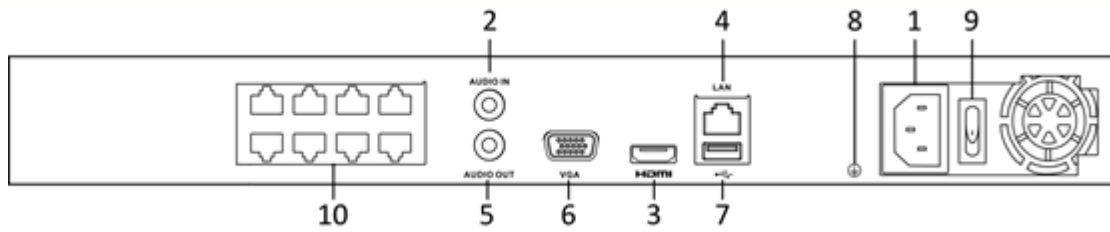

Dimensions

Index	Description	Index	Description
1	Power Supply	6	VGA Interface
2	Audio In	7	USB Interface
3	HDMI Interface	8	Ground
4	LAN Network Interface	9	Power Switch
5	Audio Out	10	8 Network Interfaces with PoE function

Specifications

Model		HWN-4208MH-8P
Video/Audio input	IP video input	8-ch Up to 8 MP resolution
	Two-way audio	1-ch, RCA (2.0 Vp-p, 1 k Ω)
Network	Incoming bandwidth	80 Mbps
	Outgoing bandwidth	80 Mbps
Video/Audio output	Recording resolution	8 MP/6 MP/5 MP/4 MP/3 MP/1080p/UXGA /720p/VGA/4CIF/DCIF/2CIF/CIF/QCIF
	HDMI output resolution	1-ch, 4K (3840 × 2160)/30Hz, 1920 × 1080p/60Hz, 1600 × 1200/60Hz, 1280 × 1024/60Hz, 1280 × 720/60Hz, 1024 × 768/60Hz
	VGA output resolution	1-ch, 1920 × 1080p/60Hz, 1280 × 1024/60Hz, 1280 × 720/60Hz, 1024 × 768/60Hz
	Audio output	1-ch, RCA (Linear, 1 KΩ)
Decoding	Decoding format	H.265/H.265+/H.264/H.264+/MPEG4
	Live view / Playback resolution	8 MP/6 MP/5 MP/4 MP/3 MP/1080p/UXGA /720p/VGA/4CIF/DCIF/2CIF/CIF/QCIF
	Synchronous playback	8-ch
	Capability	1-ch @ 8 MP / 4-ch @ 1080p
Network management	Network protocols	TCP/IP, DHCP, Hik-Connect, DNS, DDNS, NTP, SADP, SMTP, NFS, iSCSI, UPnP™, HTTPS
Hard disk	SATA	2 SATA interfaces
	Capacity	Up to 6TB capacity for each disk
External interface	Network interface	1, RJ-45 10/100/1000 Mbps self-adaptive Ethernet interface
	USB interface	2 × USB 2.0
POE Interface	Interface	8, RJ-45 10/100 Mbps self-adaptive Ethernet interface
	Power	≤ 80W
	Standard	IEEE 802.3 af/at
General	Power supply	100 to 240 VAC
	Power	≤ 180W
	Consumption (without hard disk and POE)	≤ 15W
	Working temperature	-10 to +55° C (+14 to +131° F)
	Working humidity	10 to 90 %
	Chassis	1U chassis
	Dimensions (W × D × H)	385 × 315 × 52 mm (15.2"× 12.4" × 2.0")
Weight(without hard disk)	≤ 2.6 kg (5.7 lb)	