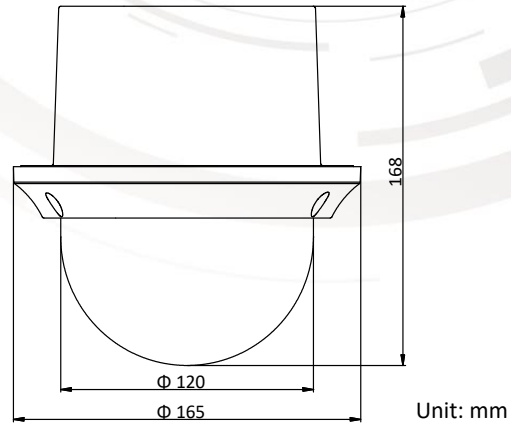

Dimensions

Indoor Model
(In-Ceiling Mounting)