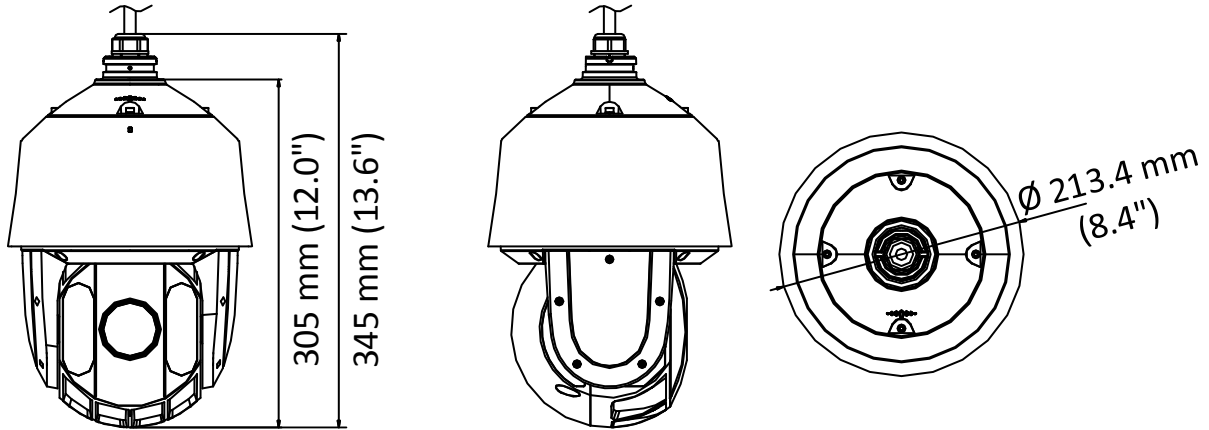

Order Model

HWP-T5225I-A(C)

Dimensions

Accessories

Distributed by

Headquarters

No.555 Qianmo Road, Binjiang District,
Hangzhou 310051, China
T +86-571-8807-5998
overseasbusiness@hikvision.com

Hikvision USA
T +1-909-895-0400
sales.usa@hikvision.com

Hikvision Italy
T +39-0438-6902
info.it@hikvision.com

Hikvision Singapore
T +65-6684-4718
sg@hikvision.com

Hikvision Africa
T +27 (10) 0351172
sale.africa@hikvision.com

Hikvision Europe
T +31-23-55-42-770
info.eu@hikvision.com

Hikvision France
T +33(0)1-85-330-450
info.fr@hikvision.com

Hikvision Oceania
T +61-2-8599-4233
salesau@hikvision.com

Hikvision Hong Kong
T +852-2151-1761

Hikvision Middle East
T +971-4-8816086
salesme@hikvision.com

Hikvision Spain
T +34-91-737-16-55
info.es@hikvision.com

Hikvision Canada
T +1-909-895-0400
sales.usa@hikvision.com

Hikvision Russia
T +7-495-669-67-99
saleru@hikvision.com

Hikvision Poland
T +48-22-460-01-50
potand@hikvision.com

Hikvision Korea
T +82-31-731-8841
sales.korea@hikvision.com

Hikvision India
T +91-22-28469900
sales@pramahikvision.com

Hikvision UK
T +01628-902140
support.uk@hikvision.com

Hikvision Brazil
T +55 11 3318-0050
Latam.support@hikvision.com