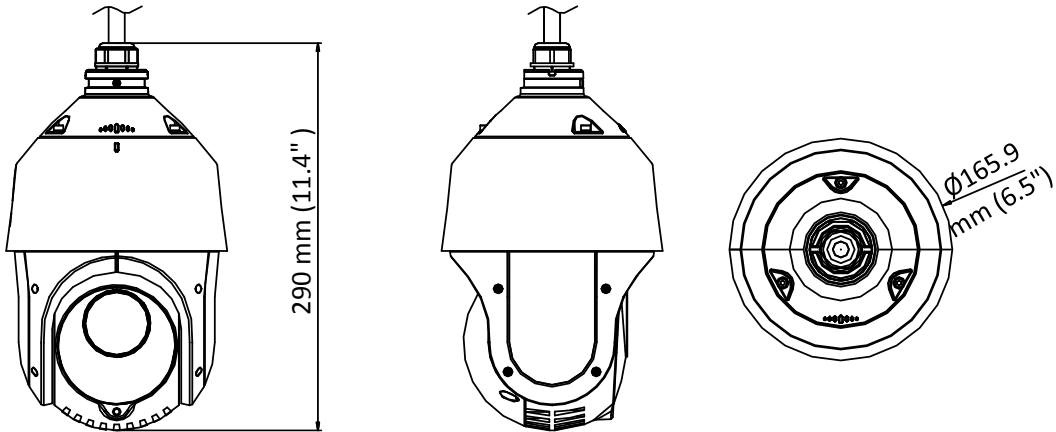

Order Model

HWP-T4225I-D

Dimensions

Accessories

Distributed by