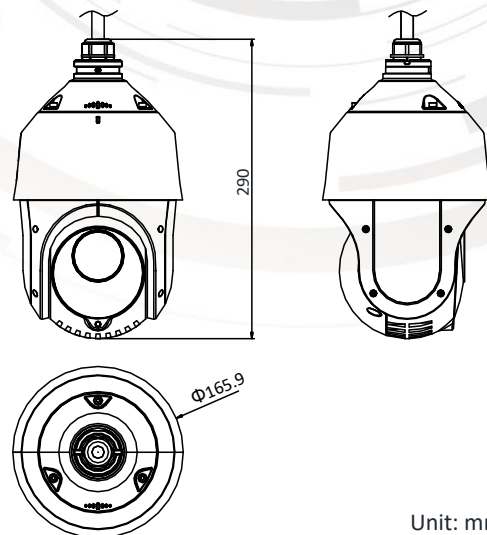

Dimensions

Unit: mm

Available Model

- HWP-N4225IH-DE