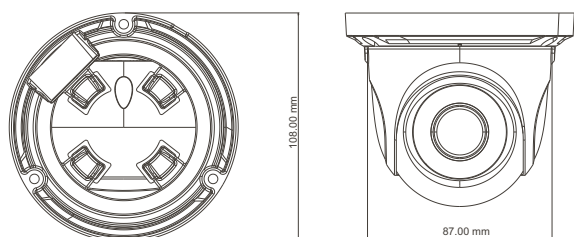

Dimensions

Available Accessories

TD-YXH0201 TD-YZJ0802 TD-YZJ0402

Specifications

Model	TD-9524S1H
Specifications	
Camera	
Image Sensor	1 / 2.8 "CMOS
Image Size	1920 x 1080
Electronic Shutter	1 / 25 s ~ 1 / 100000 s
Iris Type	Fixed Iris
Min. Illumination	Color : 0.002 lux @F1.2,AGC ON; B / W : 0.0002 lux @F1.2,AGC ON
Lens	2.8 mm @ F1.6, horizontal field of view : 107° 3.6 mm @ F1.6, horizontal field of view : 85.8° 6 mm @ F1.6, horizontal field of view : 52.6°
Lens Mount	M12
Day & Night	ICR
Wide Dynamic Range	Digital WDR
Digital NR	3D DNR
Angle Adjustment	Any angle
Image	
Video Compression	H.264 / MJPEG
H.264 Compression Standard	Baseline Profile / Main Profile / High Profile
Resolution	1080P (1920 x 1080), 720P (1280 x 720), D1, CIF, 480 x 240
Main Stream	60Hz : 1080P (1 ~ 30fps) / 720P (1 ~ 30fps) 50Hz : 1080P (1 ~ 25fps) / 720P (1 ~ 25fps)
Bit Rate	128Kbps ~ 6Mbps
Bit Rate Type	VBR / CBR
Quality	Five levels under VBR; Freely adjustable under CBR
Image Settings	ROI, Saturation, Brightness, Chroma, Contrast, Wide Dynamic, Sharpen, NR, etc. adjustable through client software or web browser
ROI	Each ROI to be configured separately
Interfaces	
Network	RJ45
Functions	
Remote Monitoring	IE browsing, CMS remote control
Online Connection	Support simultaneous monitoring for up to 3 users ; Support multi-stream real time transmission
Network Protocol	TCP/IP, UDP, DHCP, NTP, RTSP, DDNS, SMTP, FTP
Interface Protocol	ONVIF
Storage	Network remote storage
Smart Alarm	Motion alarm
PoE	Optional
IR Distance	10 ~ 20 m
Ingress Protection	IP66
Others	
Power Supply	DC12V (PoE power supply optional)
Power Consumption	< 3W
IR Consumption ON	< 5W
Operating Environment	- 20°C ~ 50°C, 10% ~ 90% relative humidity
Dimensions (mm)	Φ87 × 108
Weight (net)	401g
Installation	Pendent mounting (Wall mounting available with the junction box and bracket)