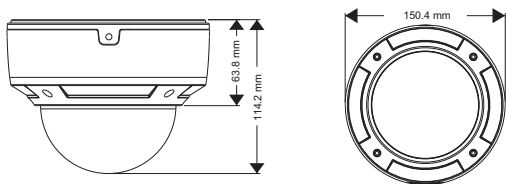

Dimensions