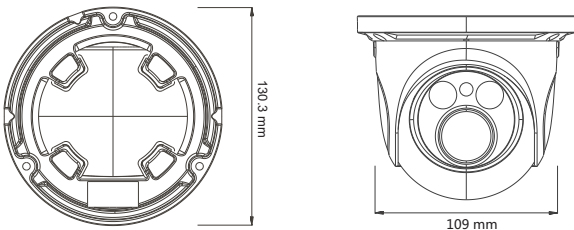

Dimensions