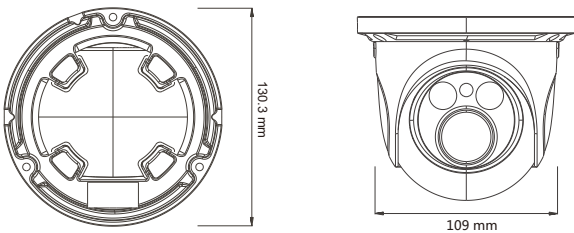

Dimensions