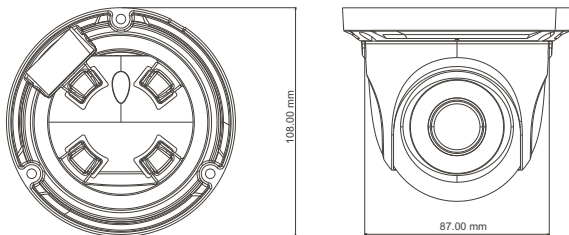

Dimensions