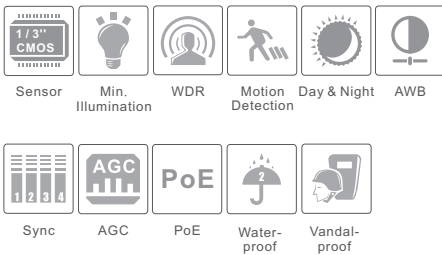

TVT

Secure The World With You

www.tvt.net.cn

TD-9543E2

**4 MP Network IR Water-proof
Dome Camera**

TVT

TVT DIGITAL TECHNOLOGY CO., LTD.

Address: 5F, North Block, CE Lighting House, Hi-Tech Park, Nanshan District, Shenzhen, Guangdong Province, P.R.China 518057

Tel: +86-755-3330 6001

Fax: +86-755-3330 6002

Web site: www.tvt.net.cn

E-mail: overseas@tvt.net.cn

4 MP Network IR Water-proof Dome Camera

Features

- 4MP (2592 × 1520) H.265 full real time coding
- Max .resolution: 2592 × 1520
- ICR auto switch, true day / night
- 20 ~ 30m IR night view distance
- 3D DNR, physical WDR
- Support HLC, BLC and defogging
- Electrical zoom camera optional
- ROI coding
- Support local CVBS video output and two-way audio
- Support PoE power supply
- Support smart phone, iPad, remote monitoring
- Support P2P
- IP66 & IK10 ingress protection
- Support three streams