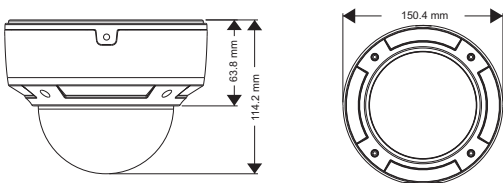

Dimensions

Available Accessories

TD-YXH0203 TD-YZJ0801 TD-YZJ0401 TD-YZJ0201

Specifications

Specifications	Model	TD-9543E2
Camera		
Image Sensor		1 / 3 "CMOS
Image Size		2688 × 1520
Electronic Shutter		1 / 25 s ~ 1 / 100000 s
Auto Iris		Fixed Iris
Min. Illumination		0.05 lux @F1.2, AGC ON; 0 lux with IR
Lens		3.3 ~ 12 mm @F1.4, angle of view : 80° ~ 38°
Lens Mount		Φ14
Day & Night		ICR
Wide Dynamic Range		120dB
BLC		Yes
HLC		Yes
Defogging		Yes
Digital NR		2D / 3D DNR
Angle Adjustment		Pan : 0°~360°, Tilt : 0°~77°, Rotation : 0°~360°
Image		
Video Compression		H.265 / H.264 / MJPEG
H.265 Compression Standard		Main Profile @Leve4.1 High Tier
Resolution		4MP (2592×1520), 2K (2560×1440), 3MP (2304×1296), 1080P (1920×1080), 720P (1280×720), D1, CIF, 480×240
Main Stream		60Hz: 4MP (1 ~ 30fps) / 2K (1 ~ 30fps) / 3MP (1 ~ 30fps) / 1080P (1 ~ 30fps) / 720P (1 ~ 30fps) 50Hz: 4MP (1 ~ 25fps) / 2K (1 ~ 25fps) / 3MP (1 ~ 25fps) / 1080P (1 ~ 25fps) / 720P (1 ~ 25fps)
Bit Rate		64 Kbps ~ 10 Mbps
Encode Mode		VBR / CBR
Quality		Five levels under VBR; Freely adjustable under CBR
Image Settings		ROI, Saturation, Brightness, Chroma, Contrast, Wide Dynamic, Sharpen, NR,etc. adjustable through client software or web browser
Audio Compression		G711A / U
ROI		Each ROI to be configured separately
Interfaces		
Network		RJ45
Audio		MIC IN × 1, MIC OUT × 1
Video Output		CVBS video output (BNC × 1)
Storage Card		Support TF card, up to 128GB
RS485		Yes
Alarm Input		1 CH
Alarm Output		1 CH
Functions		
Remote Monitoring		IE browsing, CMS remote control
Online Connection		Support simultaneous monitoring for up to 10 users; Support multi-stream real time transmission
Network Protocol		TCP / IP, UDP, DHCP, NTP, RTSP, PPPoE, DDNS, SMTP, FTP
Interface Protocol		ONVIF, GB-T/28181-2011
Storage		TF card local storage, network remote storage
Smart Alarm		Motion alarm, sensor alarm
PTZ		RS485 × 1
PoE		Yes
IR Distance		20 ~ 30 m
Water-proof		IP66
Others		
Power Supply		DC 12V / PoE
Power Consumption		< 2.5W
IR Consumption ON		< 5W
Operating Environment		- 20 °C ~ 50 °C, 10 % ~ 90 % humidity
Dimensions (mm)		Φ150 × 114
Weight (net)		1030g
Installation		Pendent mounting (Wall mounting available with the junction box and bracket)