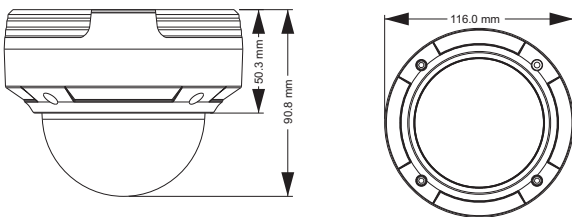

Dimensions

Available Accessories

TD-YXH010

TD-YZJ0801

TD-YZJ0401

Specifications

Specifications	Model	TD-9541E2
Camera		
Image Sensor		1 / 3 \"CMOS
Image Size		2688 × 1520
Electronic Shutter		1 / 25 s ~ 1 / 100000 s
Min. Illumination		0.05 lux @F1.2, AGC ON; 0 lux with IR
Lens		3.6 mm @F1.6, angle of view: 72° (6 mm, 8 mm optional)
Lens Mount		M12
Angle Adjustment		Pan : 0°~240°, Tilt : 0°~68°, Rotation : 0°~220°
Image		
Video Compression		H.265 / H.264 / MJPEG
Resolution		4MP (2560×1440), 3MP (2304×1296), 1080P (1920×1080), 720P (1280×720), D1, CIF, 480×240
Main Stream		60Hz : 4MP (1 ~ 30fps) / 3MP (1 ~ 30fps) / 1080P (1 ~ 30fps) / 720P (1 ~ 30fps) 50Hz : 4MP (1 ~ 25fps) / 3MP (1 ~ 25fps) / 1080P (1 ~ 25fps) / 720P (1 ~ 25fps)
Bit Rate		64 Kbps ~ 10 Mbps
Encode Mode		VBR / CBR
Quality		Five levels under VBR; Freely adjustable under CBR
Image Settings		ROI, Saturation, Brightness, Chroma, Contrast, Wide Dynamic, Sharpen, NR, etc. adjustable through client software or web browser
Interfaces		
Network		RJ45
Audio		MIC IN × 1
Video Output		CVBS video output (BNC × 1)
Functions		
Remote Monitoring		IE browsing, CMS remote control
Online Connection		Support simultaneous monitoring for up to 10 users; Support multi-stream real time transmission
Protocol		TCP / IP, UDP, DHCP, NTP, RTSP, PPPoE, DDNS, SMTP, FTP
Storage		Network remote storage
Smart Alarm		Motion alarm
Day & Night		ICR
PoE		Yes
IR Distance		10 ~ 20m
Water-proof		IP66
Others		
Power Supply		DC12V / PoE
Power Consumption		< 2.5W
IR Consumption ON		< 4W
Operating Environment		- 20 °C ~ 50 °C, 10 % ~ 90 % humidity
Dimensions (mm)		Φ116 × 91
Weight (net)		605g
Installation		Pendent mounting (Wall mounting available with the junction box and bracket)