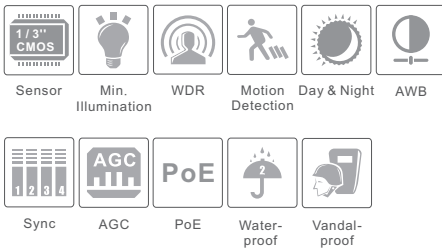

TVT

Secure The World With You

www.tvt.net.cn

TD-9541E2

**4 MP Network IR Water-proof
Dome Camera**

TVT

TVT DIGITAL TECHNOLOGY CO., LTD.

Address: 5F, North Block, CE Lighting House, Hi-Tech Park, Nanshan District, Shenzhen, Guangdong Province, P.R.China 518057

Tel: +86-755-3330 6001

Fax: +86-755-3330 6002

Web site: www.tvt.net.cn

E-mail: overseas@tvt.net.cn

4 MP Network IR Water-proof Dome Camera

Features

- 4MP (2560 × 1440) H.265 full real time coding
- Max. resolution: 2560 × 1440
- ICR auto switch, true day / night
- 10 ~ 20m IR night view distance
- 3D DNR, digital WDR
- ROI coding
- Support local CVBS video output and one-way audio
- Support hardware reset
- Support PoE power supply
- Support smart phone, iPad, remote monitoring
- Support P2P
- IP66 & IK10 ingress protection
- Support three streams