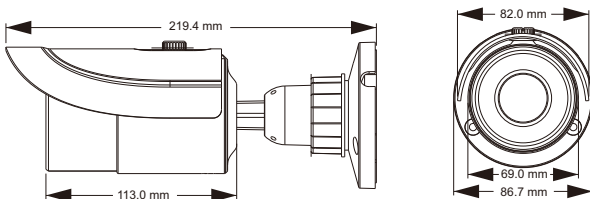

## 4 MP Network IR Water-proof Bullet Camera

## Features

- 4MP ( 2592 × 1520 ) H.265 coding
- Max. resolution: 2592 × 1520
- ICR auto switch, true day / night
- 20 ~ 30m IR night view distance
- 3D DNR, digital WDR
- Support smart alarm such as video exception, line crossing, intrusion, etc.
- Electrical zoom camera optional
- ROI coding
- Support PoE power supply
- Support smart phone, iPad, remote monitoring
- Support P2P
- IP66 ingress protection
- Support three streams

## Dimensions