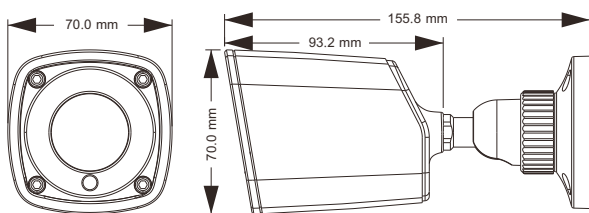

## 4 MP Network IR Water-proof Bullet Camera

### Features

- 4MP (2592 × 1520) H.265 coding
- Max. resolution: 2592 × 1520
- ICR auto switch, true day / night
- 10 ~ 20m IR night view distance
- 3D DNR, digital WDR
- Support smart alarm such as video exception, line crossing, intrusion, etc.
- ROI coding
- Support PoE power supply
- Support smart phone, iPad, remote monitoring
- Support P2P
- IP66 ingress protection
- Support three streams

### Dimensions