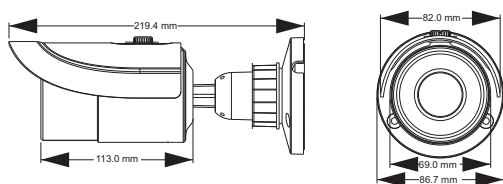

Dimensions

Available Accessories

TD-YXH0201

Specifications

Model	TD-9422S1
Specifications	
Camera	
Image Sensor	1 / 2.8 "CMOS
Image Size	1920 x 1080
Electronic Shutter	1 / 25 s ~ 1 / 100000 s
Auto Iris	Fixed Iris
Min. Illumination	0.1 lux @F1.2, AGC ON; 0 lux with IR
Lens	3.6 mm @ F1.6, angle of view : 79° (2.8 mm, 6 mm optional) 2.8 ~ 12 mm @ F1.4, angle of view : 96° ~ 35°
Lens Mount	M12 and Φ14 optional
Day & Night	ICR
Wide Dynamic Range	Digital WDR
Digital NR	3D DNR
Angle Adjustment	Any angle
Image	
Video Compression	H.264 / MJPEG
H.264 Compression Standard	Baseline Profile / Main Profile / High Profile
Resolution	1080P (1920 x 1080), 720P (1280 x 720), D1, CIF, 480 x 240
Main Stream	60Hz : 1080P (1 ~ 30fps) / 720P (1 ~ 30fps) 50Hz : 1080P (1 ~ 25fps) / 720P (1 ~ 25fps)
Bit Rate	256Kbps ~ 5Mbps
Encode Mode	VBR / CBR
Quality	Five levels under VBR; Freely adjustable under CBR
Image Settings	ROI, Saturation, Brightness, Chroma, Contrast, Wide Dynamic, Sharpen, NR, etc. adjustable through client software or web browser
ROI	3 ROI
Interfaces	
Network	RJ45
Functions	
Remote Monitoring	IE browsing, CMS remote control
Online Connection	Support simultaneous monitoring for up to 3 users ; Support multi-stream real time transmission
Network Protocol	TCP/IP, UDP, DHCP, NTP, RTSP, DDNS, SMTP, FTP
Interface Protocol	ONVIF
Storage	Network remote storage
Smart Alarm	Motion alarm
PoE	Yes
IR Distance	20 ~ 30 m
Water-proof	IP66
Others	
Power Supply	DC 12V / PoE
Power Consumption	< 2W
IR Consumption ON	< 5W
Operating Environment	- 20°C ~ 50°C, 10% ~ 90% humidity
Dimensions (mm)	Φ87 × 219
Weight (net)	605g
Installation	Wall mounting, pendent mounting