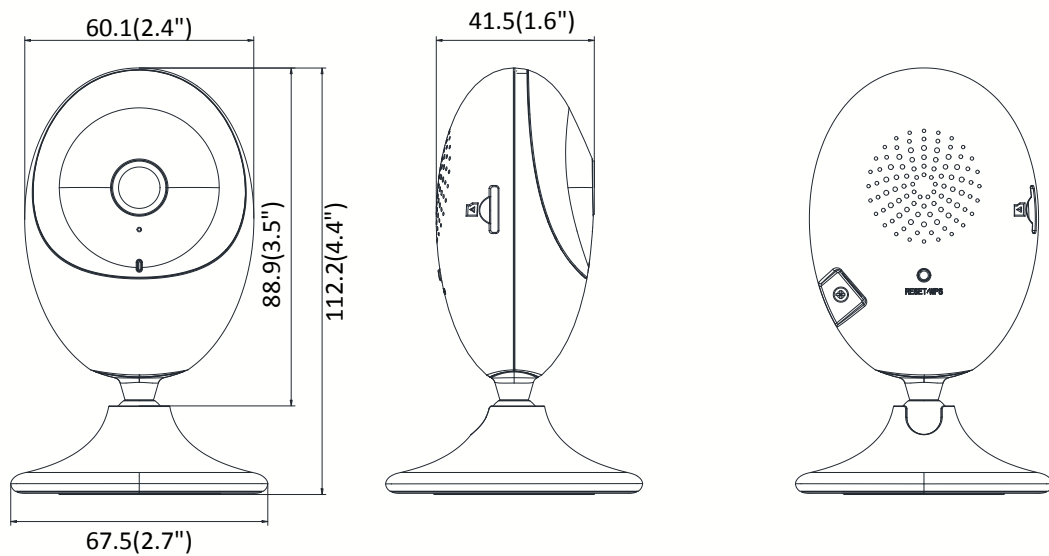

Wireless Standards	IEEE802.11b, 802.11g, 802.11n
Frequency Range	2.4 GHz - 2.4835 GHz
Channel Bandwidth	20/40MHz Support
Protocols	802.11b: CCK, QPSK, BPSK, 802.11g/n: OFDM
Security	64/128-bit WEP, WPA/WPA2, WPA-PSK/WPA2-PSK, WPS
Transfer Rates	11b: 11Mbps, 11g: 54Mbps, 11n: up to 150Mbps
Wireless Range	50 meters (The performance varies based on actual environment)
General	
Operating Conditions	-10 °C to 40°C (14 °F to 104 °F), Humidity 95% or less (non-condensing)
Power Supply	5 VDC ± 10 %, micro USB interface
Current	Max. 0.9 A
Power Consumption	Max. 4.5W
IR Range	Up to 10 meters
Material	Plastic
Dimensions	Φ 67.5 × 112.2 mm (Φ 2.7" × 4.4")
Weight	115 g (0.3 lbs)

Ordering Models

HWC-C100-D/W (2.8mm)

Dimensions

Unit: mm(inch)