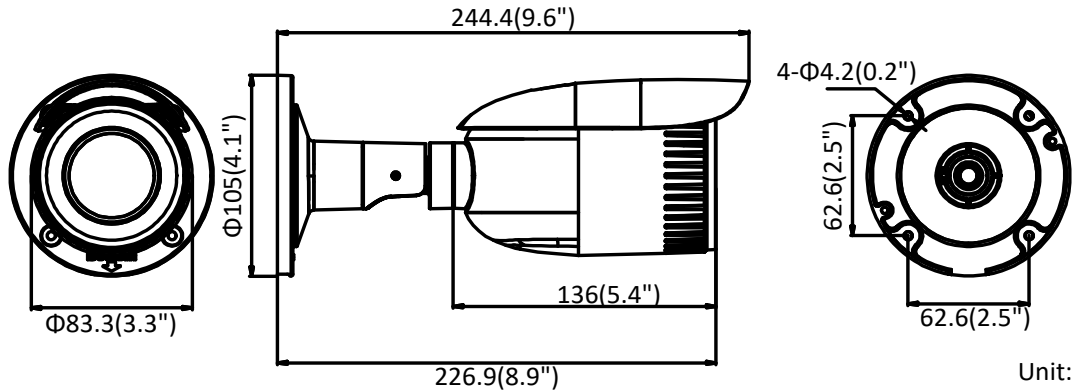

Dimension

Accessory

Distributed by

HIKVISION® HiWatch Series

Headquarters

No.555 Qianmo Road, Binjiang District,
Hangzhou 310051, China
T +86-571-8807-5998
overseasbusiness@hikvision.com

Hikvision USA
T +1-909-895-0400
sales.usa@hikvision.com

Hikvision Italy
T +39-0438-6902
info.it@hikvision.com

Hikvision Singapore
T +65-6684-4718
sg@hikvision.com

Hikvision Africa
T +27 (10) 0351172
sale.africa@hikvision.com

Hikvision Europe
T +31-23-55-42-770
info.eu@hikvision.com

Hikvision France
T +33(0)1-85-330-450
info.fr@hikvision.com

Hikvision Oceania
T +61-2-8599-4233
salesau@hikvision.com

Hikvision Hong Kong
T +852-2151-1761

Hikvision Middle East
T +971-4-8816086
salesme@hikvision.com

Hikvision Spain
T +34-91-737-16-55
info.es@hikvision.com

Hikvision Canada
T +1-909-895-0400
sales.usa@hikvision.com

Hikvision Russia
T +7-495-669-67-99
saleru@hikvision.com

Hikvision Poland
T +48-22-639-11-11
poiarno@hikvision.com

Hikvision Korea
T +82-31-731-8841
sales.korea@hikvision.com

Hikvision India
T +91-22-28469900
sales@pramahikvision.com

Hikvision UK
T +01628-902140
support.uk@hikvision.com

Hikvision Brazil
T +55 11 3318-0050
Latam.support@hikvision.com