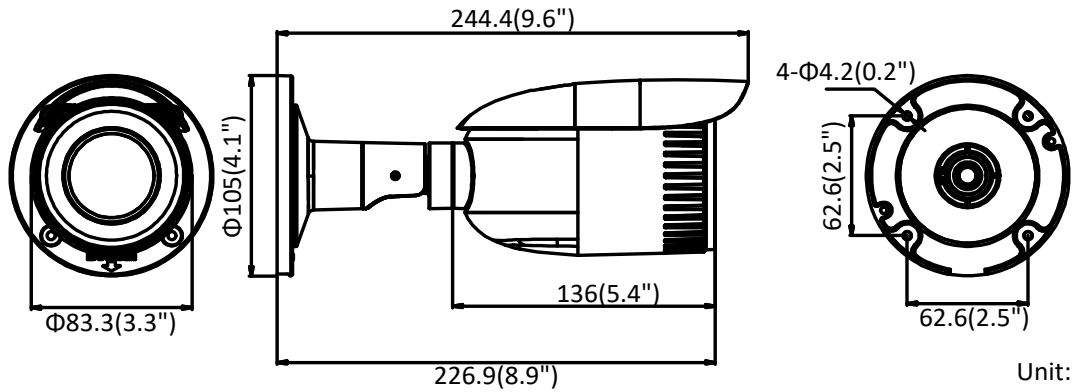

	802.1X, QoS, IPv6, UDP, Bonjour
General Function	One-key reset, anti-flicker, heartbeat, mirror, password protection, privacy mask, watermark
API	ONVIF (PROFILE S, PROFILE G), ISAPI
Simultaneous Live View	Up to 6 channels
User/Host	Up to 32 users 3 levels: Administrator, Operator and User
Client	iVMS-4200, iVMS-4500, iVMS-5200
Web Browser	IE8+, Chrome 31.0-44, Firefox 30.0-51, Safari 8.0+
Interface	
Communication Interface	1 RJ45 10M/100M self-adaptive Ethernet port
Video Output (Without -Z)	1Vp-p composite output (75 Ω/BNC)
Reset Button	Yes
General	
Operating Conditions	-30 °C to 60 °C (-22 °F to 140 °F), humidity: 95% or less (non-condensing)
Power Supply	12 VDC ± 25%, 5.5 mm coaxial power plug PoE (802.3af, class 3)
Power Consumption and Current	-Z: 12 VDC, 0.9 A, max. 11 W; PoE: (802.3af, 36 V to 57 V), 0.4 A to 0.2 A, max. 12.9 W -V: 12 VDC, 0.6 A, max. 7 W; PoE: (802.3af, 36 V to 57 V), 0.3 A to 0.1 A, max. 9 W
Protection Level	IP67
Material	Metal
Dimensions	Φ 105 mm × 244.4 mm (Φ 4.1" × 9.6")
Weight	Camera: approx. 1015 g (2.2 lb.) With package: approx. 1540 g (3.4 lb.)

Available Models

HWI-B620H-V (2.8 mm to 12 mm), HWI-B620H-Z (2.8 mm to 12 mm)

Dimension

Unit: mm

Accessory

DS-1260ZJ

Distributed by

HIKVISION[®] HiWatch Series