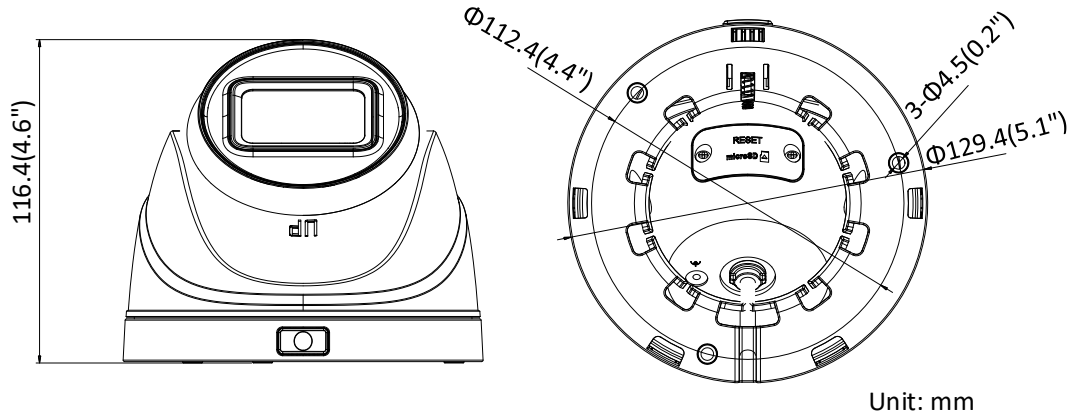

Available Model

HWI-T641H-Z(2.8 to 12 mm)

Dimensions

Unit: mm

Accessories

Distributed by

HIKVISION®
HiWatch Series

Headquarters

No.555 Qianmo Road, Binjiang District,
Hangzhou 310051, China
T +86-571-8807-5998
overseasbusiness@hikvision.com

Hikvision USA
T +1-909-895-0400
sales.usa@hikvision.com

Hikvision Italy
T +39-0438-6902
info.it@hikvision.com

Hikvision Singapore
T +65-6684-4718
sg@hikvision.com

Hikvision Africa
T +27 (10) 0351172
sale.africa@hikvision.com

Hikvision Europe
T +31-23-55-42-770
info.eu@hikvision.com

Hikvision France
T +33(0)1-85-330-450
info.fr@hikvision.com

Hikvision Oceania
T +61-2-8599-4233
salesau@hikvision.com

Hikvision Hong Kong
T +852-2151-1761

Hikvision Middle East
T +971-4-8816086
salesme@hikvision.com

Hikvision Spain
T +34-91-737-16-55
info.es@hikvision.com

Hikvision Canada
T +1-909-895-0400
sales.usa@hikvision.com

Hikvision Russia
T +7-495-669-67-99
sateru@hikvision.com

Hikvision Poland
T +48-22-460-01-50
poland@hikvision.com

Hikvision Korea
T +82-31-731-8841
sales.korea@hikvision.com

Hikvision India
T +91-22-28469900
sales@pramahikvision.com

Hikvision UK
T +01628-902140
support.uk@hikvision.com

Hikvision Brazil
T +55 11 3318-0050
Latam.support@hikvision.com