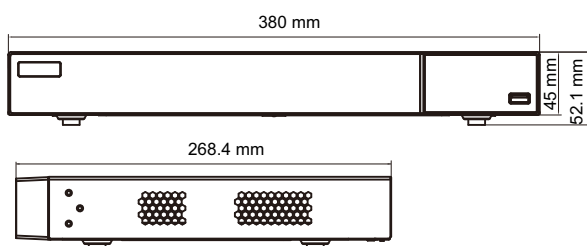

## Introduction

TD-2116TE-HP is a 16 CH 8MP/5MP/4MP/3MP/1080P/720P/WD1 high definition DVR with ability to connect analog and IP cameras simultaneously, which adopt the standard H.265 high profile compression format and the most advanced SOC technique to ensure real time recording in each channel and realize outstanding robustness of the system. TD-2116TE-HP supports 16 CH video input, 1 CH audio input, simultaneous 16 CH playback. The product can meet different security requirements of home, financial, commerce, enterprise, transportation and government, etc.

## Dimensions